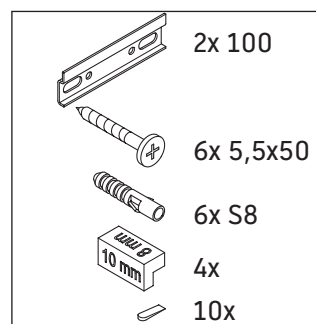

## Mounting instructions

Vero Air # 235070