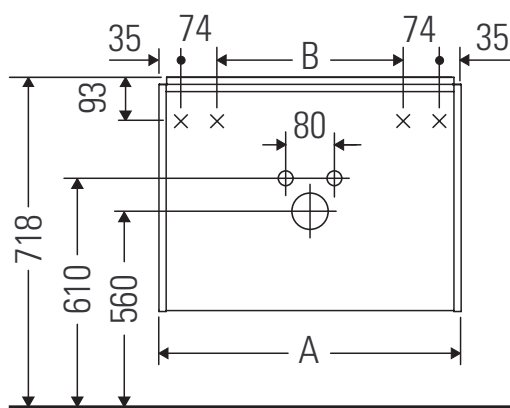

Ketho.2

K2 5075

Mounting instructions

A	B	W	X
mm	mm	mm	mm
584	366	135	718

Vero Air # 235060

Instructions for use

The bathroom furniture range complies with the standards and guidelines applicable at the time of delivery and is designed for use in bathrooms. Direct contact with water should be avoided, for example, when showering.