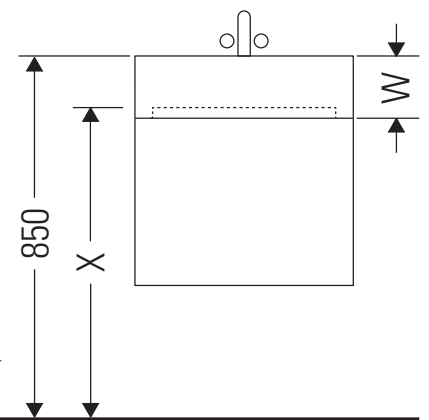

Ketho.2

K2 5075

Mounting instructions

A	B	W	X
mm	mm	mm	mm
584	366	135	718

Vero Air # 235060

Instructions for use

The bathroom furniture range complies with the standards and guidelines applicable at the time of delivery and is designed for use in bathrooms. Direct contact with water should be avoided, for example, when showering.