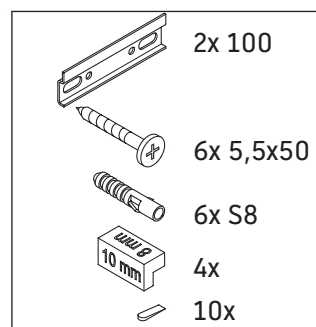

Ketho.2

K2 5075

Mounting instructions

A	B	W	X
mm	mm	mm	mm
584	366	135	718

Vero Air # 235060

Instructions for use

The bathroom furniture range complies with the standards and guidelines applicable at the time of delivery and is designed for use in bathrooms. Direct contact with water should be avoided, for example, when showering.