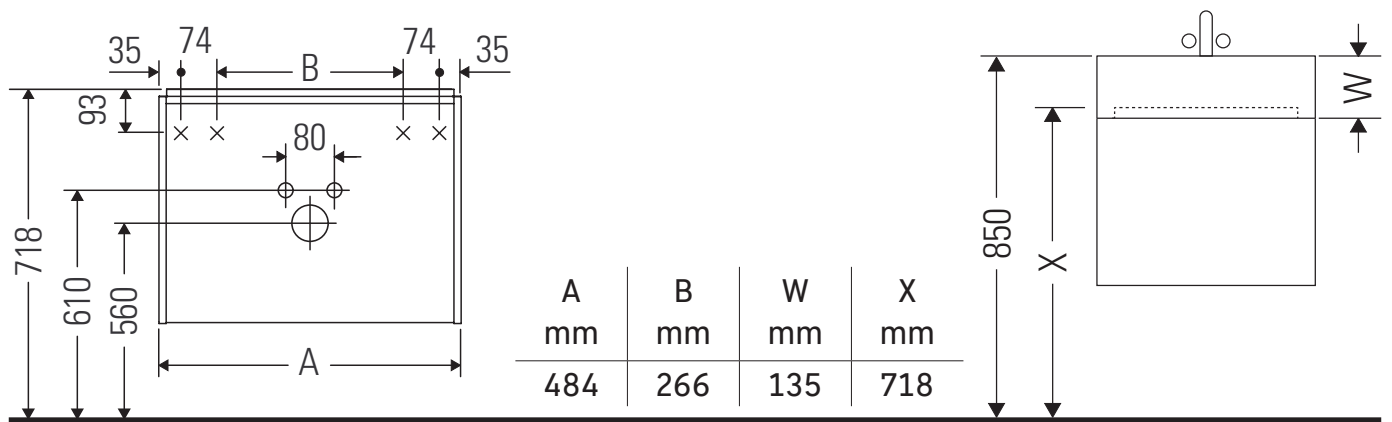

Ketho.2

K2 5074

Mounting instructions

Vero Air # 235050

Instructions for use

The bathroom furniture range complies with the standards and guidelines applicable at the time of delivery and is designed for use in bathrooms. Direct contact with water should be avoided, for example, when showering.