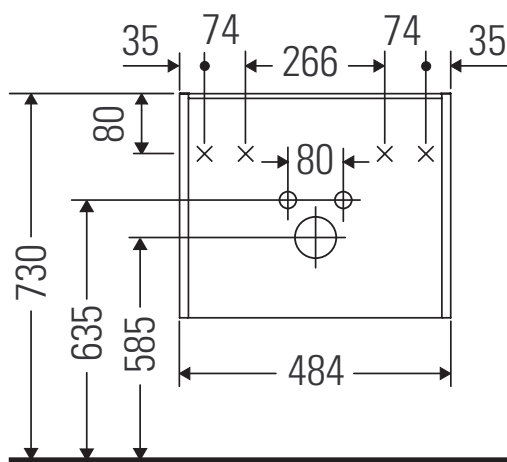

## Mounting instructions

W mm	X mm
120	730

Vero Air # 072450