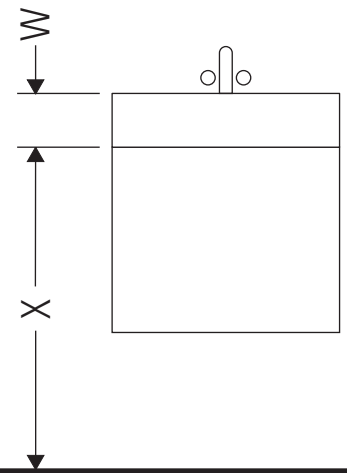

## Mounting instructions

W mm	X mm
120	730

Vero Air # 072450