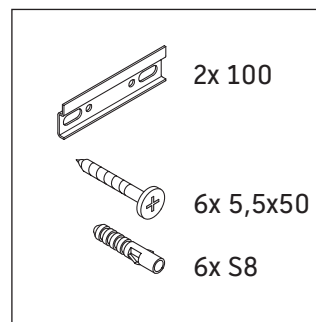

## Mounting instructions

W mm	X mm
120	730

Vero Air # 072450