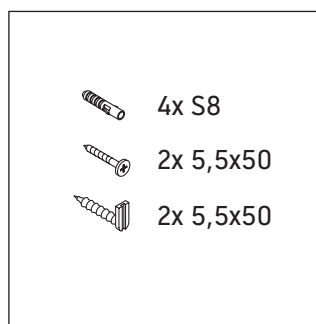

Ketho.2

K2 5071 L/R

Mounting instructions

Instructions for use

The bathroom furniture range complies with the standards and guidelines applicable at the time of delivery and is designed for use in bathrooms. Direct contact with water should be avoided, for example, when showering.