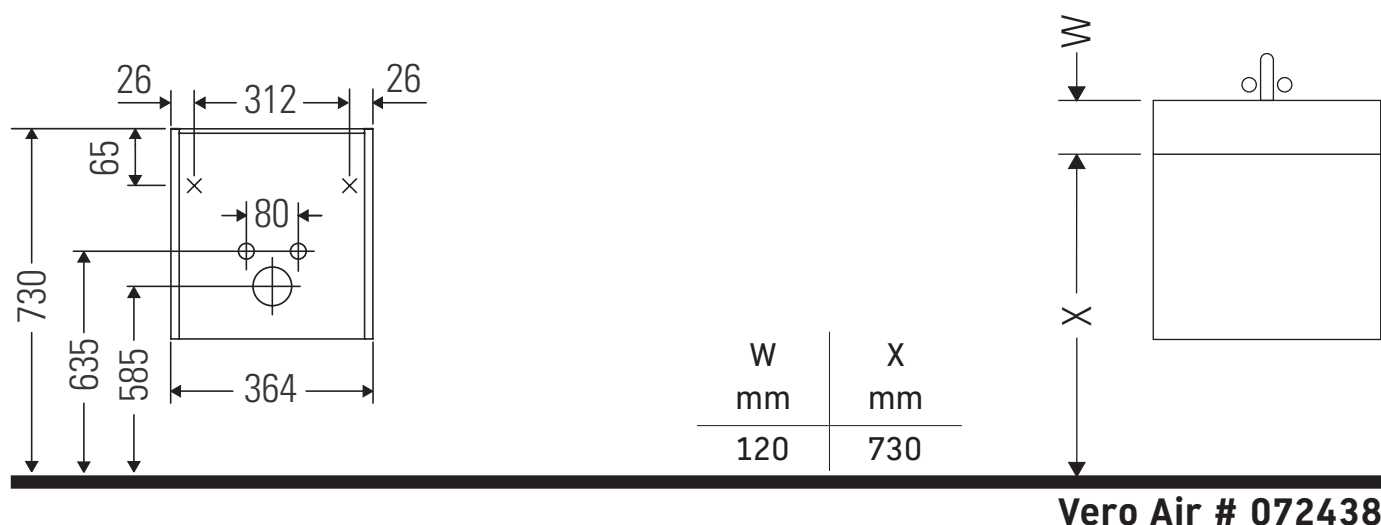

Ketho.2

K2 5071 L/R

Mounting instructions

Instructions for use

The bathroom furniture range complies with the standards and guidelines applicable at the time of delivery and is designed for use in bathrooms. Direct contact with water should be avoided, for example, when showering.