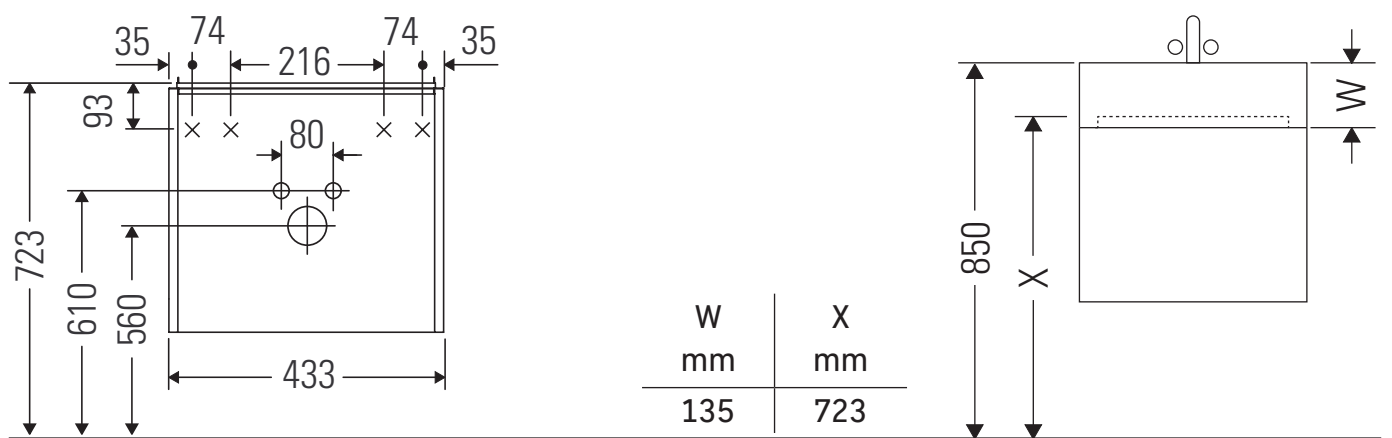

Ketho.2

K2 5070 L/R

Mounting instructions

Vero Air # 072445

Instructions for use

The bathroom furniture range complies with the standards and guidelines applicable at the time of delivery and is designed for use in bathrooms. Direct contact with water should be avoided, for example, when showering.