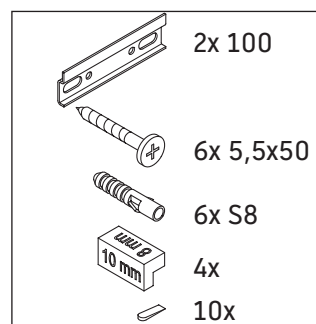

Ketho.2

K2 5070 L/R

Mounting instructions

Vero Air # 072445

Instructions for use

The bathroom furniture range complies with the standards and guidelines applicable at the time of delivery and is designed for use in bathrooms. Direct contact with water should be avoided, for example, when showering.