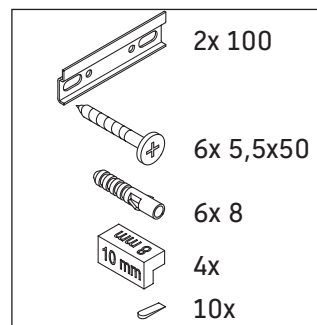

Ketho.2

K2 5066

Mounting instructions

W mm	X mm
26	824

ME by Starck # 233613

Instructions for use

The bathroom furniture range complies with the standards and guidelines applicable at the time of delivery and is designed for use in bathrooms. Direct contact with water should be avoided, for example, when showering.