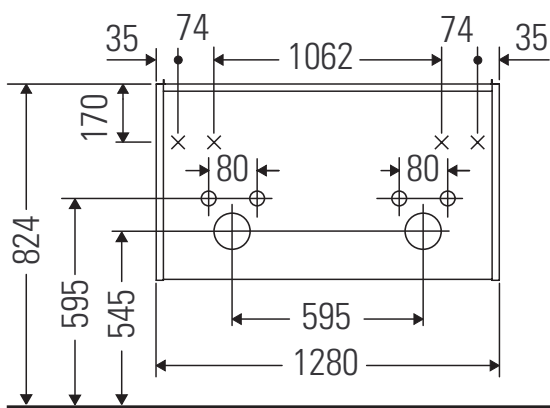

Ketho.2

K2 5066

Mounting instructions

W mm	X mm
26	824

ME by Starck # 233613

Instructions for use

The bathroom furniture range complies with the standards and guidelines applicable at the time of delivery and is designed for use in bathrooms. Direct contact with water should be avoided, for example, when showering.