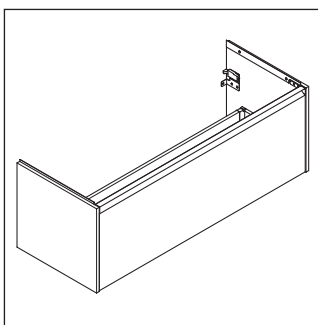

Ketho.2

K2 5066

Mounting instructions

W mm	X mm
26	824

ME by Starck # 233613

Instructions for use

The bathroom furniture range complies with the standards and guidelines applicable at the time of delivery and is designed for use in bathrooms. Direct contact with water should be avoided, for example, when showering.