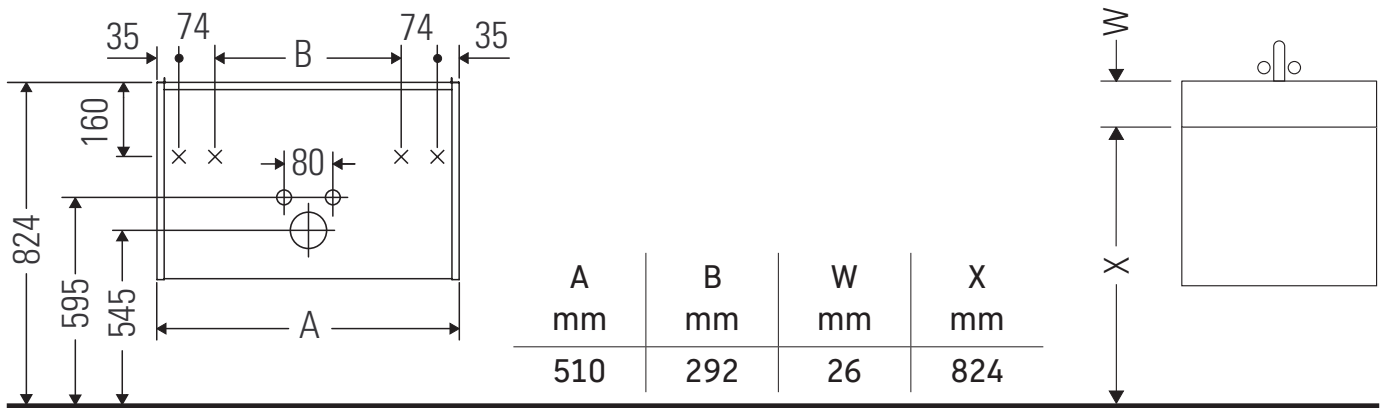

Ketho.2

K2 5061

Mounting instructions

ME by Starck # 233653

Instructions for use

The bathroom furniture range complies with the standards and guidelines applicable at the time of delivery and is designed for use in bathrooms. Direct contact with water should be avoided, for example, when showering.