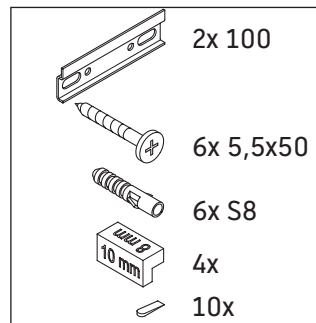

Ketho.2

K2 5061

Mounting instructions

ME by Starck # 233653

Instructions for use

The bathroom furniture range complies with the standards and guidelines applicable at the time of delivery and is designed for use in bathrooms. Direct contact with water should be avoided, for example, when showering.