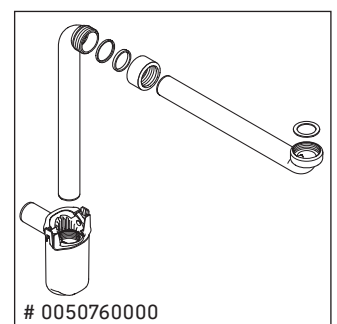

Ketho.2

K2 5055

Mounting instructions

Instructions for use

The bathroom furniture range complies with the standards and guidelines applicable at the time of delivery and is designed for use in bathrooms. Direct contact with water should be avoided, for example, when showering.