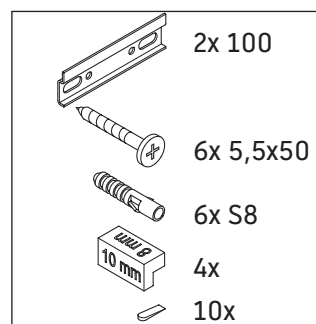

Ketho.2

K2 5055

Mounting instructions

Instructions for use

The bathroom furniture range complies with the standards and guidelines applicable at the time of delivery and is designed for use in bathrooms. Direct contact with water should be avoided, for example, when showering.