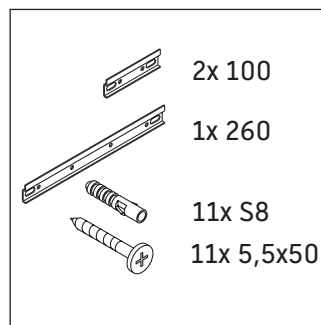

Ketho.2

K2 4898

Mounting instructions

Instructions for use

The bathroom furniture range complies with the standards and guidelines applicable at the time of delivery and is designed for use in bathrooms. Direct contact with water should be avoided, for example, when showering.