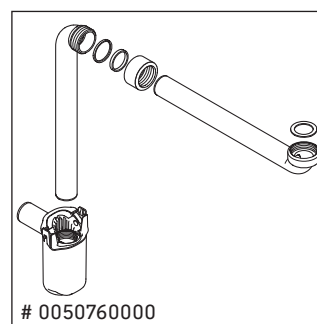

Ketho.2

K2 4897

Mounting instructions

Instructions for use

The bathroom furniture range complies with the standards and guidelines applicable at the time of delivery and is designed for use in bathrooms. Direct contact with water should be avoided, for example, when showering.