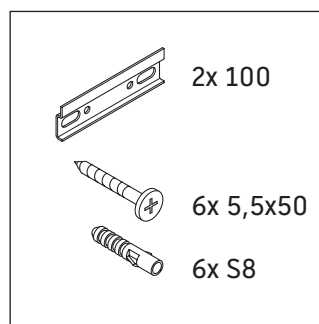

Ketho.2

K2 4897

Mounting instructions

Instructions for use

The bathroom furniture range complies with the standards and guidelines applicable at the time of delivery and is designed for use in bathrooms. Direct contact with water should be avoided, for example, when showering.