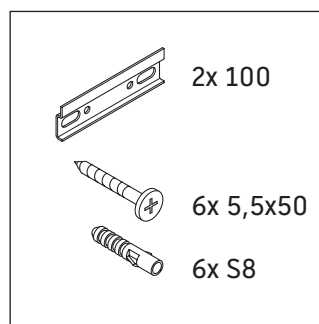

Ketho.2

K2 4895

Mounting instructions

Instructions for use

The bathroom furniture range complies with the standards and guidelines applicable at the time of delivery and is designed for use in bathrooms. Direct contact with water should be avoided, for example, when showering.