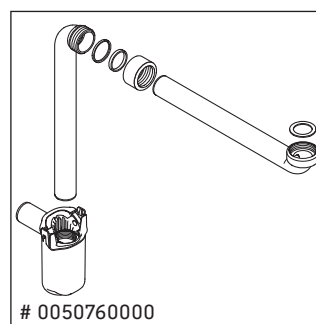

Ketho.2

K2 4895

Mounting instructions

Instructions for use

The bathroom furniture range complies with the standards and guidelines applicable at the time of delivery and is designed for use in bathrooms. Direct contact with water should be avoided, for example, when showering.