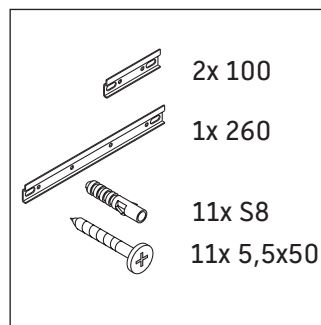

Ketho.2

K2 4889

Mounting instructions

Instructions for use

The bathroom furniture range complies with the standards and guidelines applicable at the time of delivery and is designed for use in bathrooms. Direct contact with water should be avoided, for example, when showering.