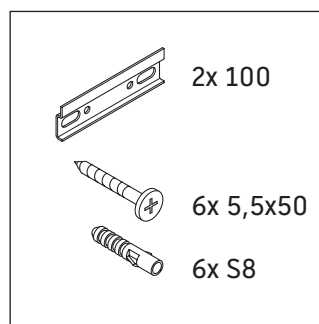

Ketho.2

K2 4886

Mounting instructions

Instructions for use

The bathroom furniture range complies with the standards and guidelines applicable at the time of delivery and is designed for use in bathrooms. Direct contact with water should be avoided, for example, when showering.