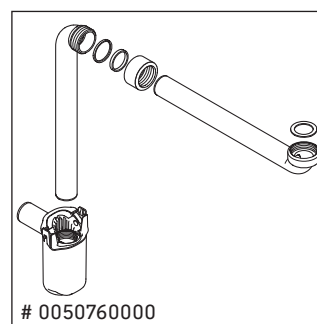

Ketho.2

K2 4886

Mounting instructions

Instructions for use

The bathroom furniture range complies with the standards and guidelines applicable at the time of delivery and is designed for use in bathrooms. Direct contact with water should be avoided, for example, when showering.