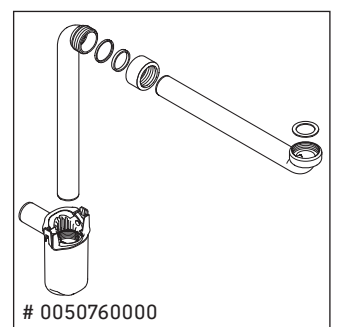

Zencha

ZE 4825

Mounting instructions

Zencha

Instructions for use

The bathroom furniture range complies with the standards and guidelines applicable at the time of delivery and is designed for use in bathrooms. Direct contact with water should be avoided, for example, when showering.