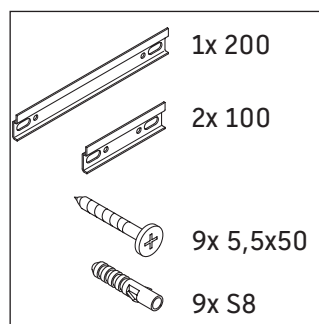

Zencha

ZE 4825

Mounting instructions

Zencha

Instructions for use

The bathroom furniture range complies with the standards and guidelines applicable at the time of delivery and is designed for use in bathrooms. Direct contact with water should be avoided, for example, when showering.