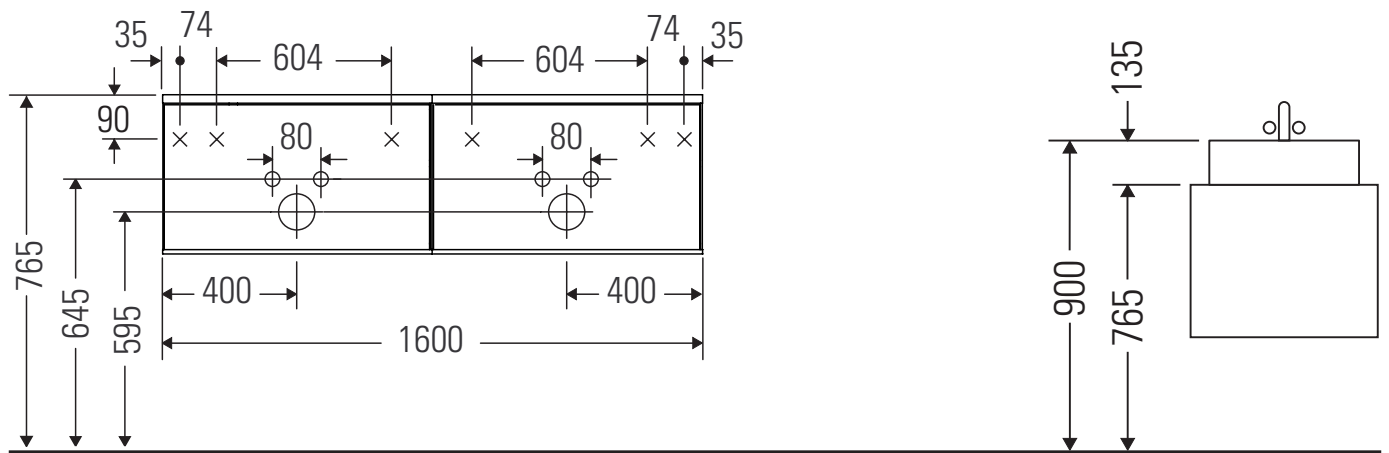

Zencha

ZE 4825

Mounting instructions

Zencha

Instructions for use

The bathroom furniture range complies with the standards and guidelines applicable at the time of delivery and is designed for use in bathrooms. Direct contact with water should be avoided, for example, when showering.