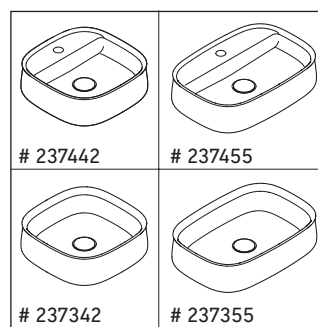

Zencha

ZE 4825

Mounting instructions

Zencha

Instructions for use

The bathroom furniture range complies with the standards and guidelines applicable at the time of delivery and is designed for use in bathrooms. Direct contact with water should be avoided, for example, when showering.