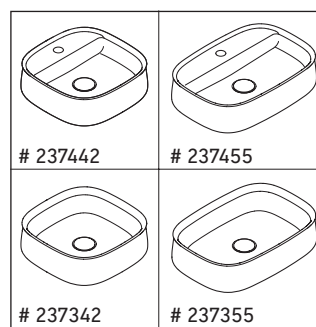

Zencha

ZE 4822 L/R

Mounting instructions

A mm	B mm
1300	1082

Zencha

Instructions for use

The bathroom furniture range complies with the standards and guidelines applicable at the time of delivery and is designed for use in bathrooms. Direct contact with water should be avoided, for example, when showering.