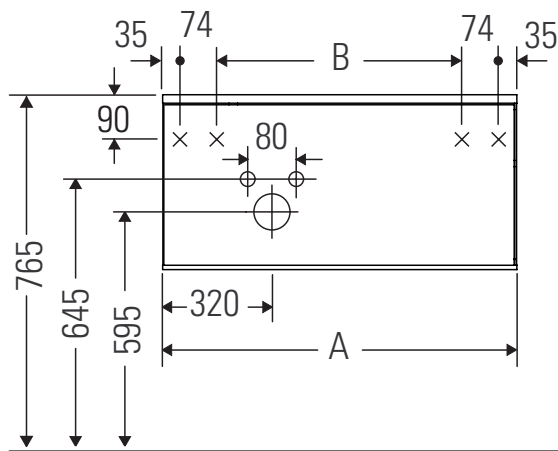

Zencha

ZE 4822 L/R

Mounting instructions

A mm	B mm
1300	1082

Zencha

Instructions for use

The bathroom furniture range complies with the standards and guidelines applicable at the time of delivery and is designed for use in bathrooms. Direct contact with water should be avoided, for example, when showering.