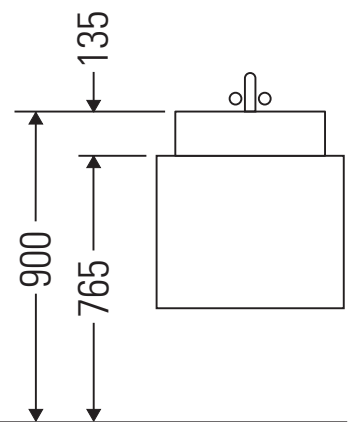

Zencha

ZE 4822 L/R

Mounting instructions

A mm	B mm
1300	1082

Zencha

Instructions for use

The bathroom furniture range complies with the standards and guidelines applicable at the time of delivery and is designed for use in bathrooms. Direct contact with water should be avoided, for example, when showering.