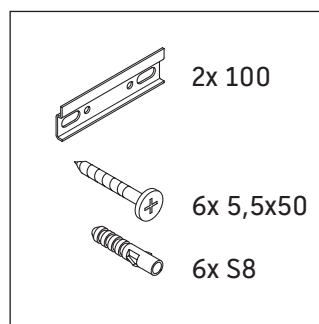

Zencha

ZE 4822 L/R

Mounting instructions

A mm	B mm
1300	1082

Zencha

Instructions for use

The bathroom furniture range complies with the standards and guidelines applicable at the time of delivery and is designed for use in bathrooms. Direct contact with water should be avoided, for example, when showering.