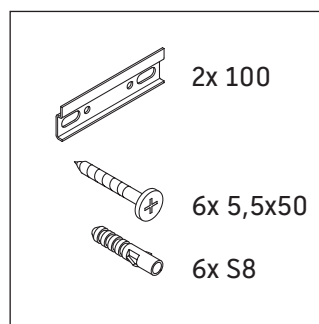

Zencha

ZE 4821

Mounting instructions

A mm	B mm
1000	782

Zencha

Instructions for use

The bathroom furniture range complies with the standards and guidelines applicable at the time of delivery and is designed for use in bathrooms. Direct contact with water should be avoided, for example, when showering.