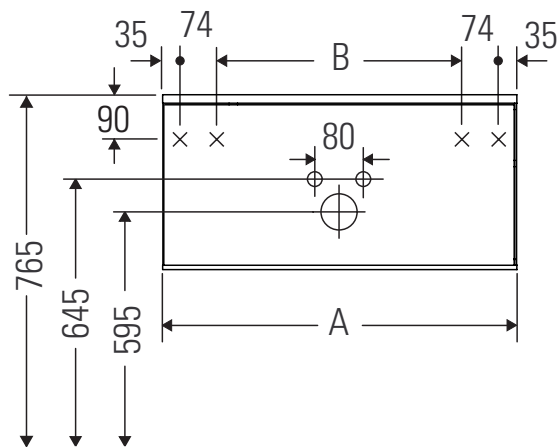

Zencha

ZE 4821

Mounting instructions

A mm	B mm
1000	782

Zencha

Instructions for use

The bathroom furniture range complies with the standards and guidelines applicable at the time of delivery and is designed for use in bathrooms. Direct contact with water should be avoided, for example, when showering.