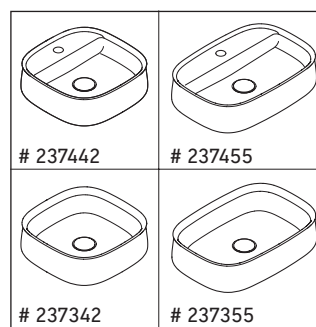

Zencha

ZE 4821

Mounting instructions

A mm	B mm
1000	782

Zencha

Instructions for use

The bathroom furniture range complies with the standards and guidelines applicable at the time of delivery and is designed for use in bathrooms. Direct contact with water should be avoided, for example, when showering.