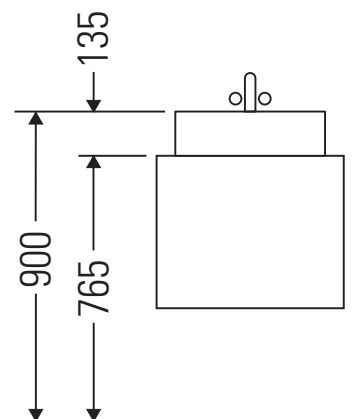

Zencha

ZE 4821

Mounting instructions

A mm	B mm
1000	782

Zencha

Instructions for use

The bathroom furniture range complies with the standards and guidelines applicable at the time of delivery and is designed for use in bathrooms. Direct contact with water should be avoided, for example, when showering.