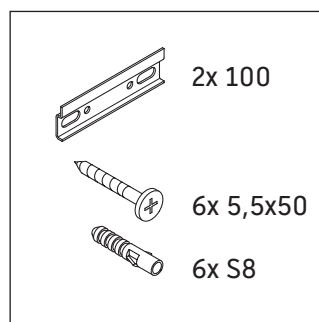

Zencha

ZE 4820

Mounting instructions

A mm	B mm
650	432

Zencha

Instructions for use

The bathroom furniture range complies with the standards and guidelines applicable at the time of delivery and is designed for use in bathrooms. Direct contact with water should be avoided, for example, when showering.