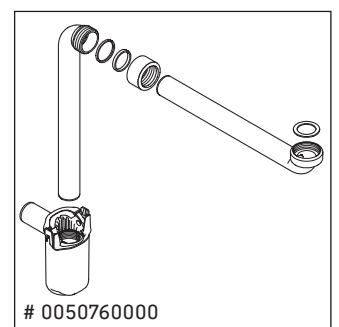

Zencha

ZE 4820

Mounting instructions

A mm	B mm
650	432

Zencha

Instructions for use

The bathroom furniture range complies with the standards and guidelines applicable at the time of delivery and is designed for use in bathrooms. Direct contact with water should be avoided, for example, when showering.