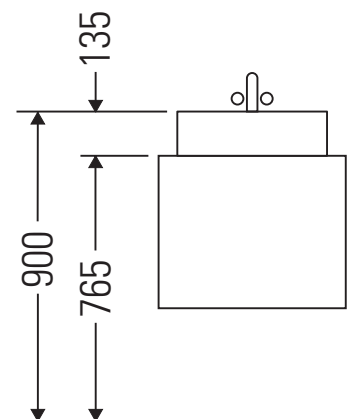

Zencha

ZE 4820

Mounting instructions

A mm	B mm
650	432

Zencha

Instructions for use

The bathroom furniture range complies with the standards and guidelines applicable at the time of delivery and is designed for use in bathrooms. Direct contact with water should be avoided, for example, when showering.