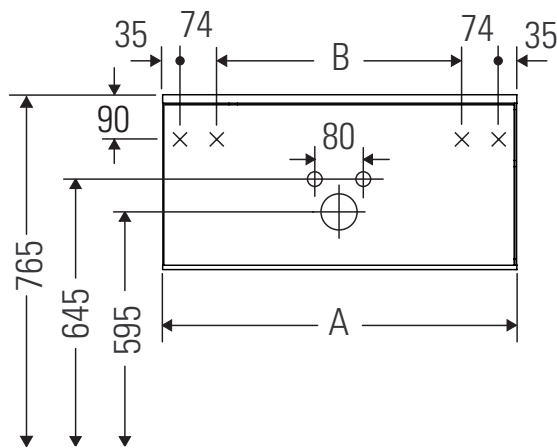

Zencha

ZE 4820

Mounting instructions

A mm	B mm
650	432

Zencha

Instructions for use

The bathroom furniture range complies with the standards and guidelines applicable at the time of delivery and is designed for use in bathrooms. Direct contact with water should be avoided, for example, when showering.