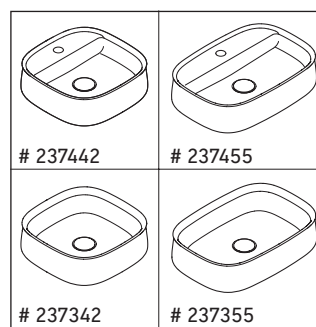

Zencha

ZE 4820

Mounting instructions

A mm	B mm
650	432

Zencha

Instructions for use

The bathroom furniture range complies with the standards and guidelines applicable at the time of delivery and is designed for use in bathrooms. Direct contact with water should be avoided, for example, when showering.