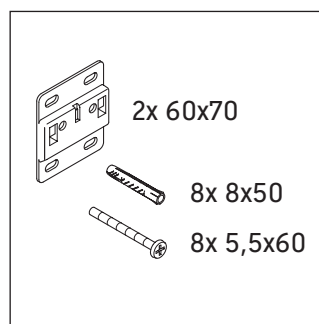

Zencha

ZE 4811

Mounting instructions

Zencha

Instructions for use

The bathroom furniture range complies with the standards and guidelines applicable at the time of delivery and is designed for use in bathrooms. Direct contact with water should be avoided, for example, when showering.