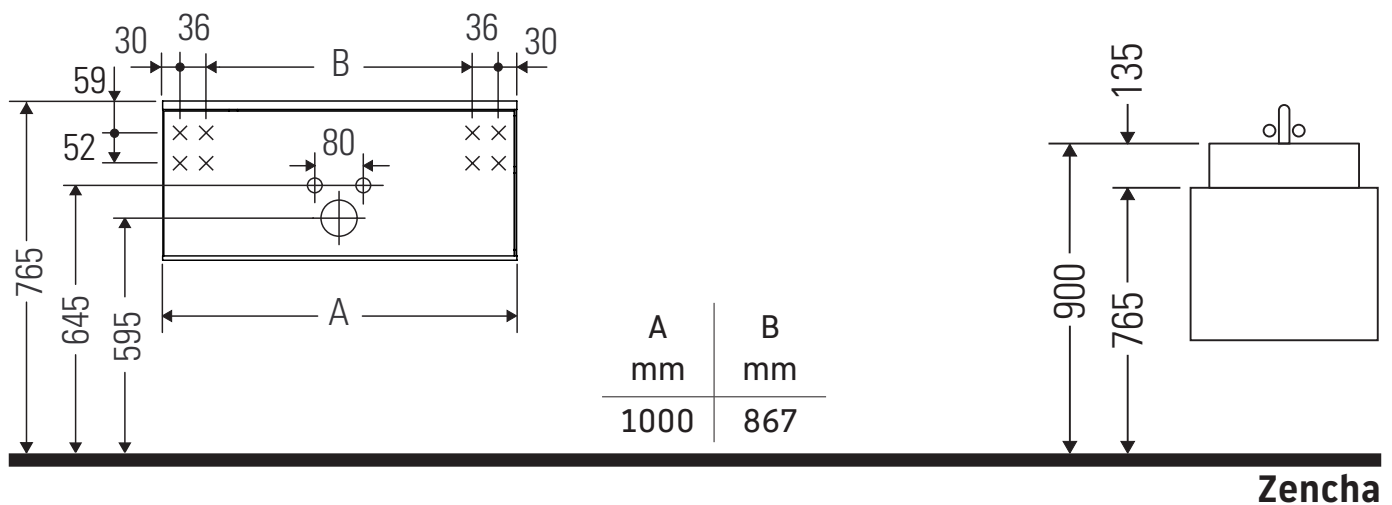

Zencha

ZE 4811

Mounting instructions

Zencha

Instructions for use

The bathroom furniture range complies with the standards and guidelines applicable at the time of delivery and is designed for use in bathrooms. Direct contact with water should be avoided, for example, when showering.