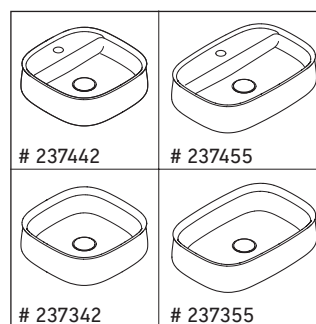

Zencha

ZE 4811

Mounting instructions

Zencha

Instructions for use

The bathroom furniture range complies with the standards and guidelines applicable at the time of delivery and is designed for use in bathrooms. Direct contact with water should be avoided, for example, when showering.