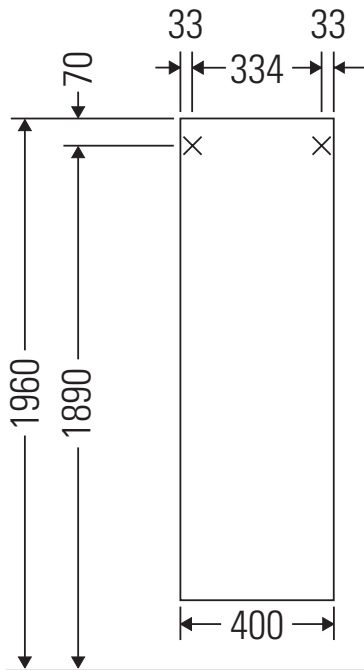

Zencha

ZE 1352 L/R

Mounting instructions

Instructions for use

The bathroom furniture range complies with the standards and guidelines applicable at the time of delivery and is designed for use in bathrooms. Direct contact with water should be avoided, for example, when showering.