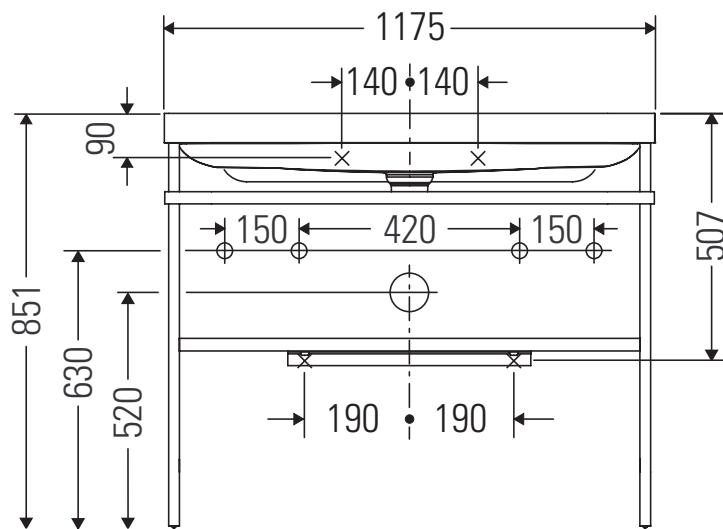

Happy D.2 Plus

HP 4849

Mounting instructions

Instructions for use

The bathroom furniture range complies with the standards and guidelines applicable at the time of delivery and is designed for use in bathrooms. Direct contact with water should be avoided, for example, when showering.