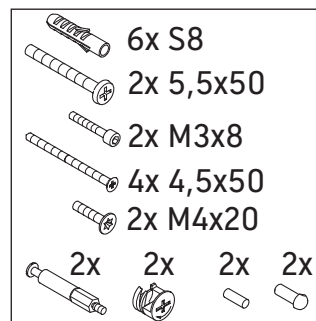

Happy D.2 Plus

HP 4849

Mounting instructions

Instructions for use

The bathroom furniture range complies with the standards and guidelines applicable at the time of delivery and is designed for use in bathrooms. Direct contact with water should be avoided, for example, when showering.