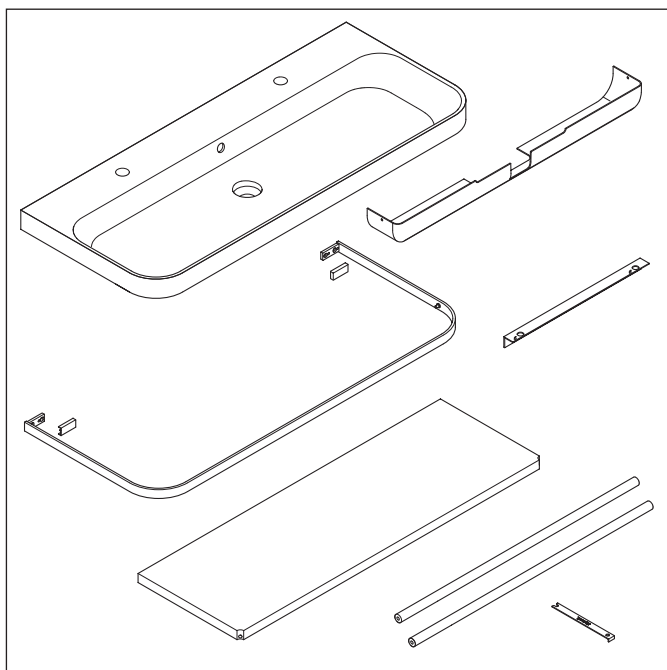

Happy D.2 Plus

HP 4849

Mounting instructions

Instructions for use

The bathroom furniture range complies with the standards and guidelines applicable at the time of delivery and is designed for use in bathrooms. Direct contact with water should be avoided, for example, when showering.