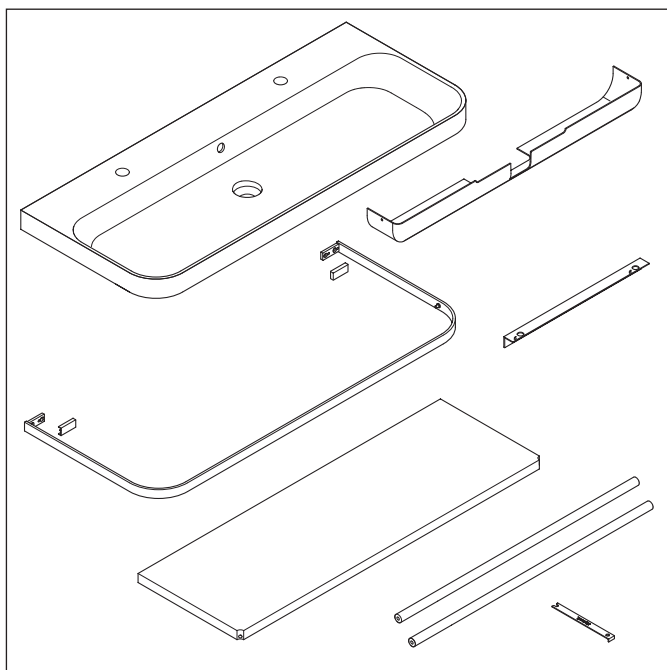

Happy D.2 Plus

HP 4759

Mounting instructions

Instructions for use

The bathroom furniture range complies with the standards and guidelines applicable at the time of delivery and is designed for use in bathrooms. Direct contact with water should be avoided, for example, when showering.