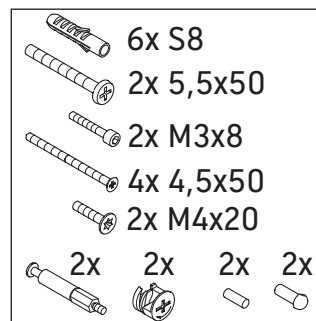

Happy D.2 Plus

HP 4759

Mounting instructions

Instructions for use

The bathroom furniture range complies with the standards and guidelines applicable at the time of delivery and is designed for use in bathrooms. Direct contact with water should be avoided, for example, when showering.