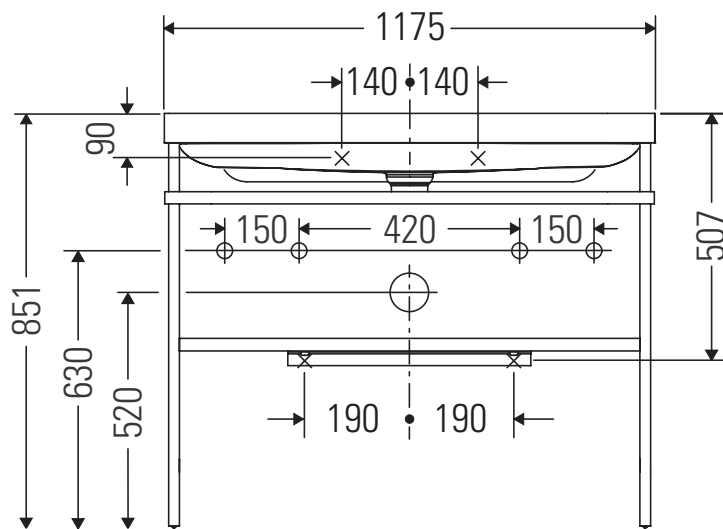

Happy D.2 Plus

HP 4759

Mounting instructions

Instructions for use

The bathroom furniture range complies with the standards and guidelines applicable at the time of delivery and is designed for use in bathrooms. Direct contact with water should be avoided, for example, when showering.