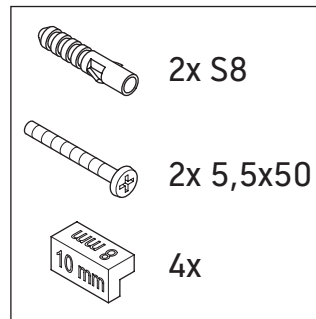

White Tulip

WT 4540

Mounting instructions

White Tulip # 236375

Instructions for use

The bathroom furniture range complies with the standards and guidelines applicable at the time of delivery and is designed for use in bathrooms. Direct contact with water should be avoided, for example, when showering.