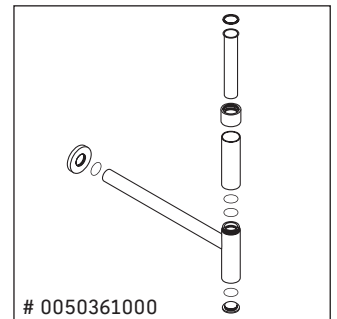

White Tulip

WT 4540

Mounting instructions

White Tulip # 236375

Instructions for use

The bathroom furniture range complies with the standards and guidelines applicable at the time of delivery and is designed for use in bathrooms. Direct contact with water should be avoided, for example, when showering.