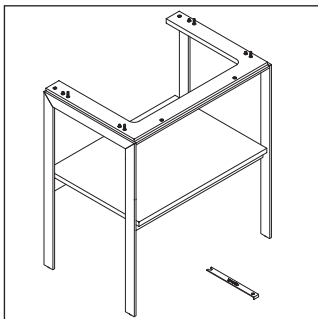

White Tulip

WT 4540

Mounting instructions

White Tulip # 236375

Instructions for use

The bathroom furniture range complies with the standards and guidelines applicable at the time of delivery and is designed for use in bathrooms. Direct contact with water should be avoided, for example, when showering.