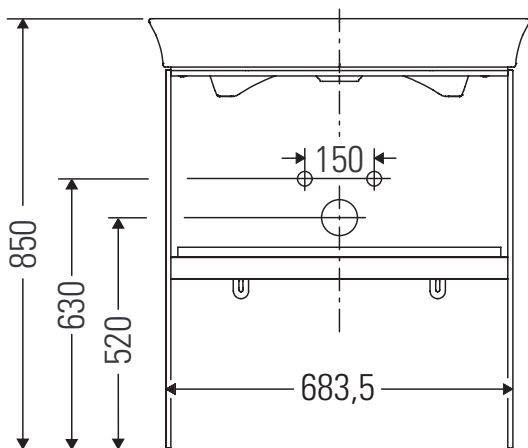

White Tulip

WT 4540

Mounting instructions

White Tulip # 236375

Instructions for use

The bathroom furniture range complies with the standards and guidelines applicable at the time of delivery and is designed for use in bathrooms. Direct contact with water should be avoided, for example, when showering.