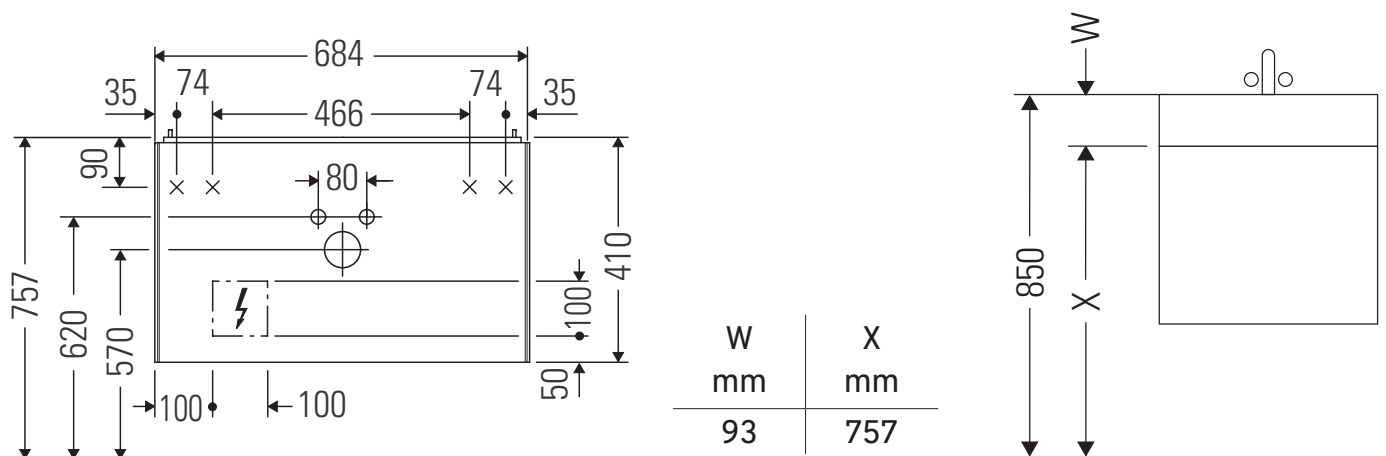

## Mounting instructions

**White Tulip # 236375**