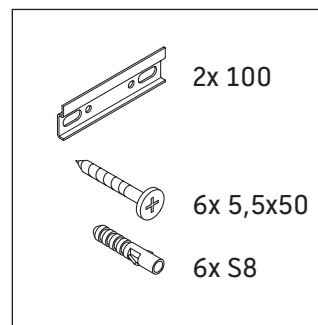

XSquare

XS 4438

Mounting instructions

Instructions for use

The bathroom furniture range complies with the standards and guidelines applicable at the time of delivery and is designed for use in bathrooms. Direct contact with water should be avoided, for example, when showering.