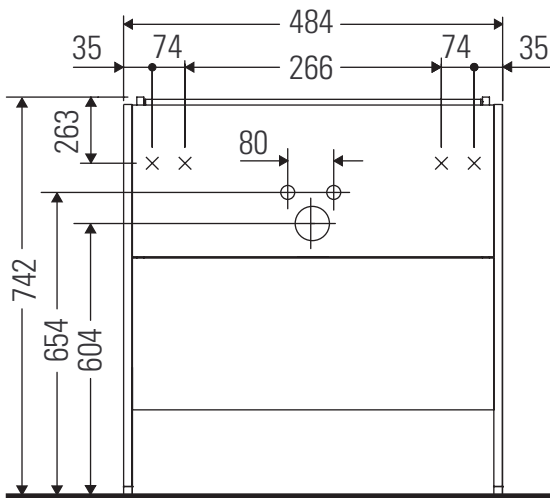

XSquare

XS 4438

Mounting instructions

Instructions for use

The bathroom furniture range complies with the standards and guidelines applicable at the time of delivery and is designed for use in bathrooms. Direct contact with water should be avoided, for example, when showering.