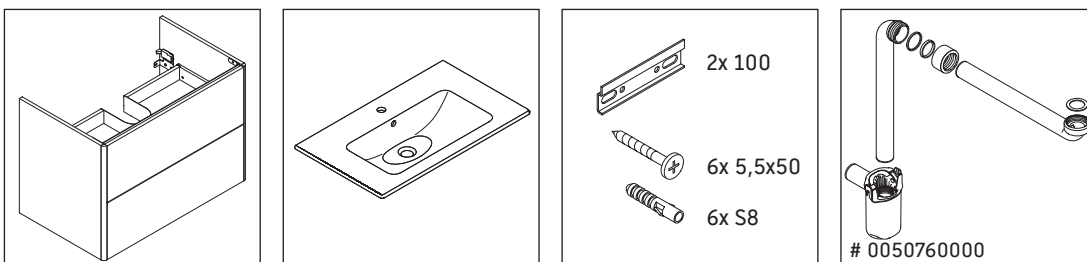

XSquare

XS 4306

Mounting instructions

ME by Starck # 233653

Instructions for use

The bathroom furniture range complies with the standards and guidelines applicable at the time of delivery and is designed for use in bathrooms. Direct contact with water should be avoided, for example, when showering.