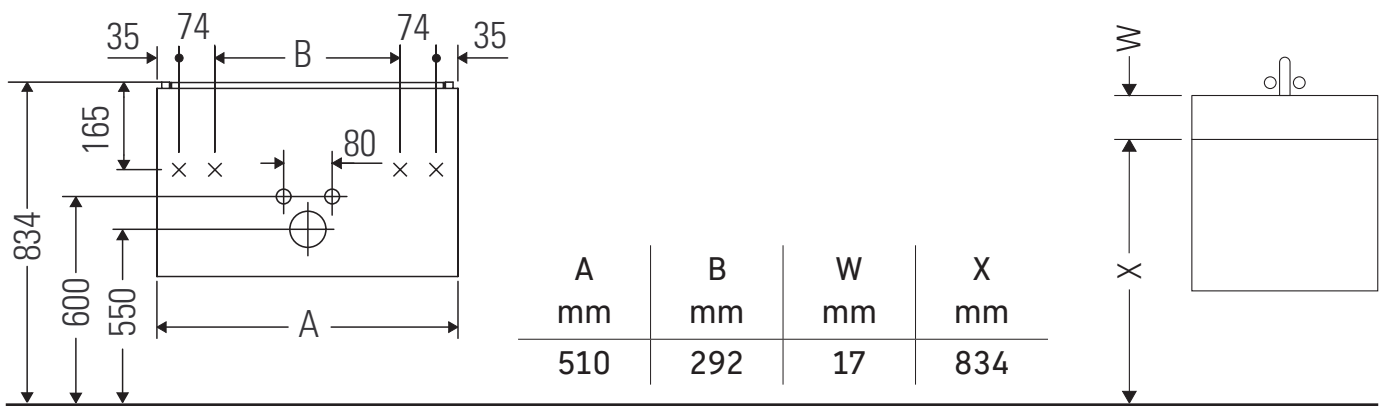

XSquare

XS 4306

Mounting instructions

ME by Starck # 233653

Instructions for use

The bathroom furniture range complies with the standards and guidelines applicable at the time of delivery and is designed for use in bathrooms. Direct contact with water should be avoided, for example, when showering.