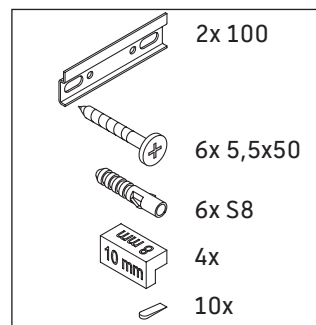

XSquare

XS 4207

Mounting instructions

Instructions for use

The bathroom furniture range complies with the standards and guidelines applicable at the time of delivery and is designed for use in bathrooms. Direct contact with water should be avoided, for example, when showering.