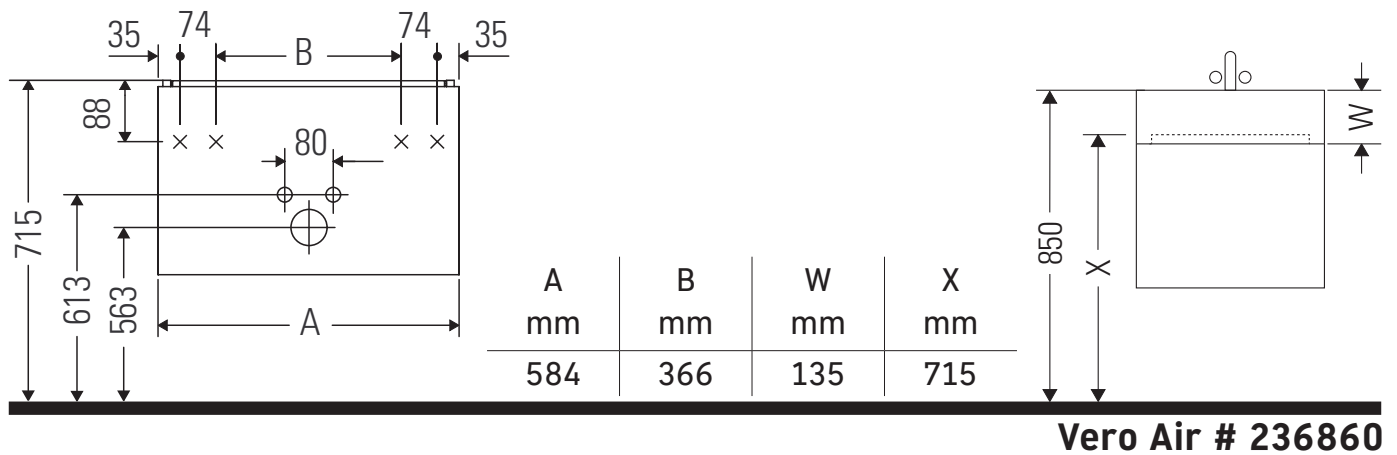

XSquare

XS 4207

Mounting instructions

Instructions for use

The bathroom furniture range complies with the standards and guidelines applicable at the time of delivery and is designed for use in bathrooms. Direct contact with water should be avoided, for example, when showering.