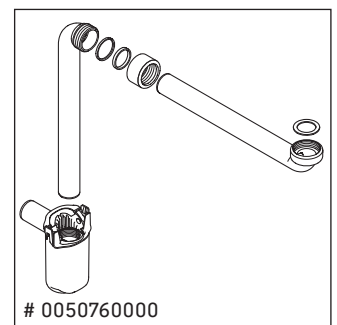

XSquare

XS 4207

Mounting instructions

Instructions for use

The bathroom furniture range complies with the standards and guidelines applicable at the time of delivery and is designed for use in bathrooms. Direct contact with water should be avoided, for example, when showering.