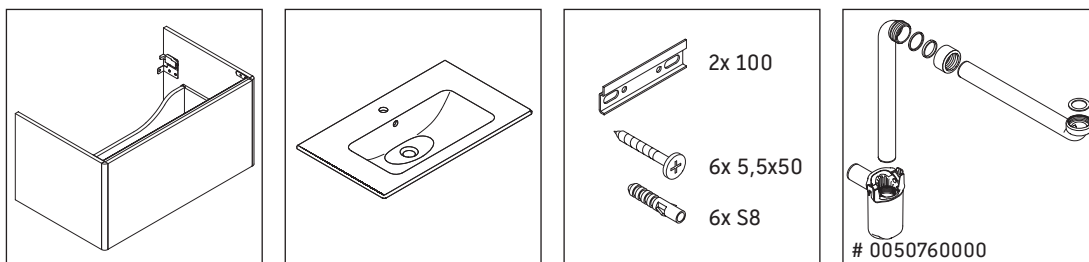

XSquare

XS 4206

Mounting instructions

ME by Starck # 233653

Instructions for use

The bathroom furniture range complies with the standards and guidelines applicable at the time of delivery and is designed for use in bathrooms. Direct contact with water should be avoided, for example, when showering.