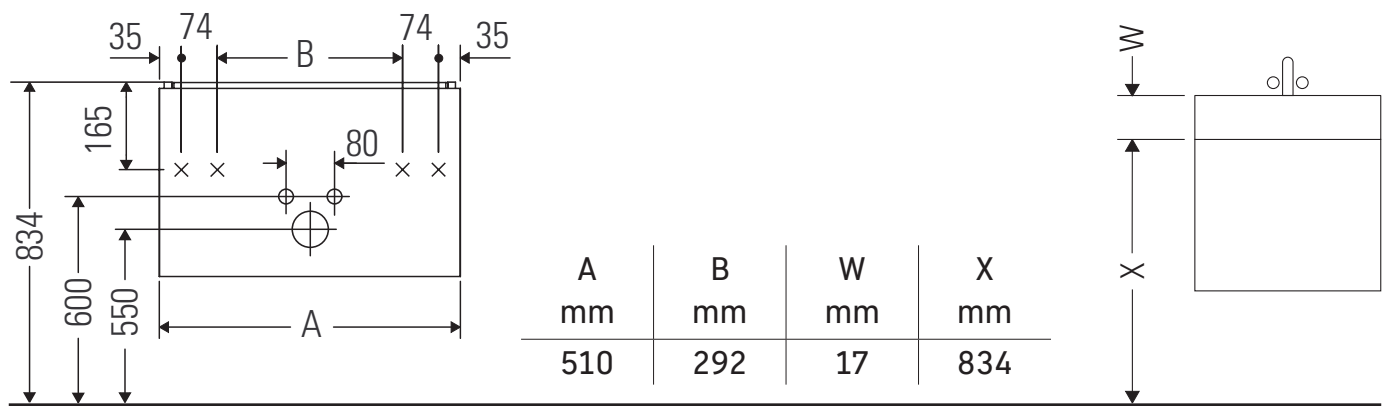

XSquare

XS 4206

Mounting instructions

ME by Starck # 233653

Instructions for use

The bathroom furniture range complies with the standards and guidelines applicable at the time of delivery and is designed for use in bathrooms. Direct contact with water should be avoided, for example, when showering.