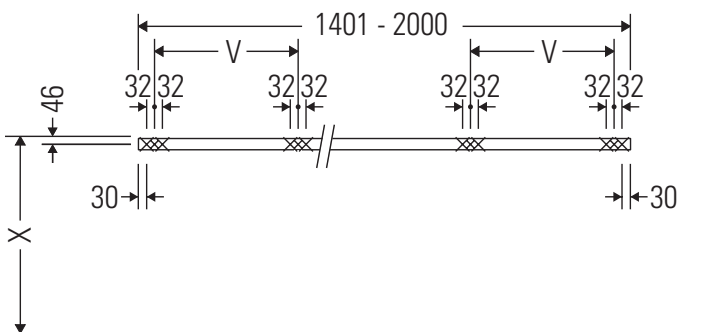

L-Cube

LC 104C

Mounting instructions

V = according to the panel specification

Follow all other installation instructions!

The bathroom furniture range complies with the standards and guidelines applicable at the time of delivery and is designed for use in bathrooms.

Direct contact with water should be avoided, for example, when showering.

The console is not suitable for installation from below with semi built-in and built-in washbasins.

Ceramics wider than 600 mm must be fixed to the wall.

We reserve the right to make technical improvements and design modifications to the products illustrated.