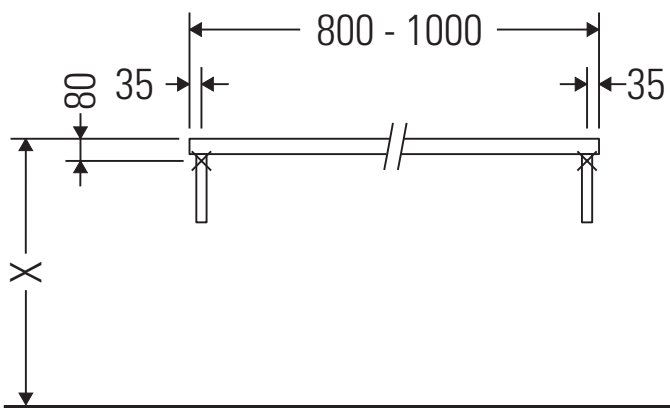

L-Cube

LC 104C

Mounting instructions

Follow all other installation instructions!

Instructions for use

The bathroom furniture range complies with the standards and guidelines applicable at the time of delivery and is designed for use in bathrooms.

We reserve the right to make technical improvements and design modifications to the products illustrated.

L-Cube

LC 104C

Mounting instructions

V = according to the panel specification

Follow all other installation instructions!