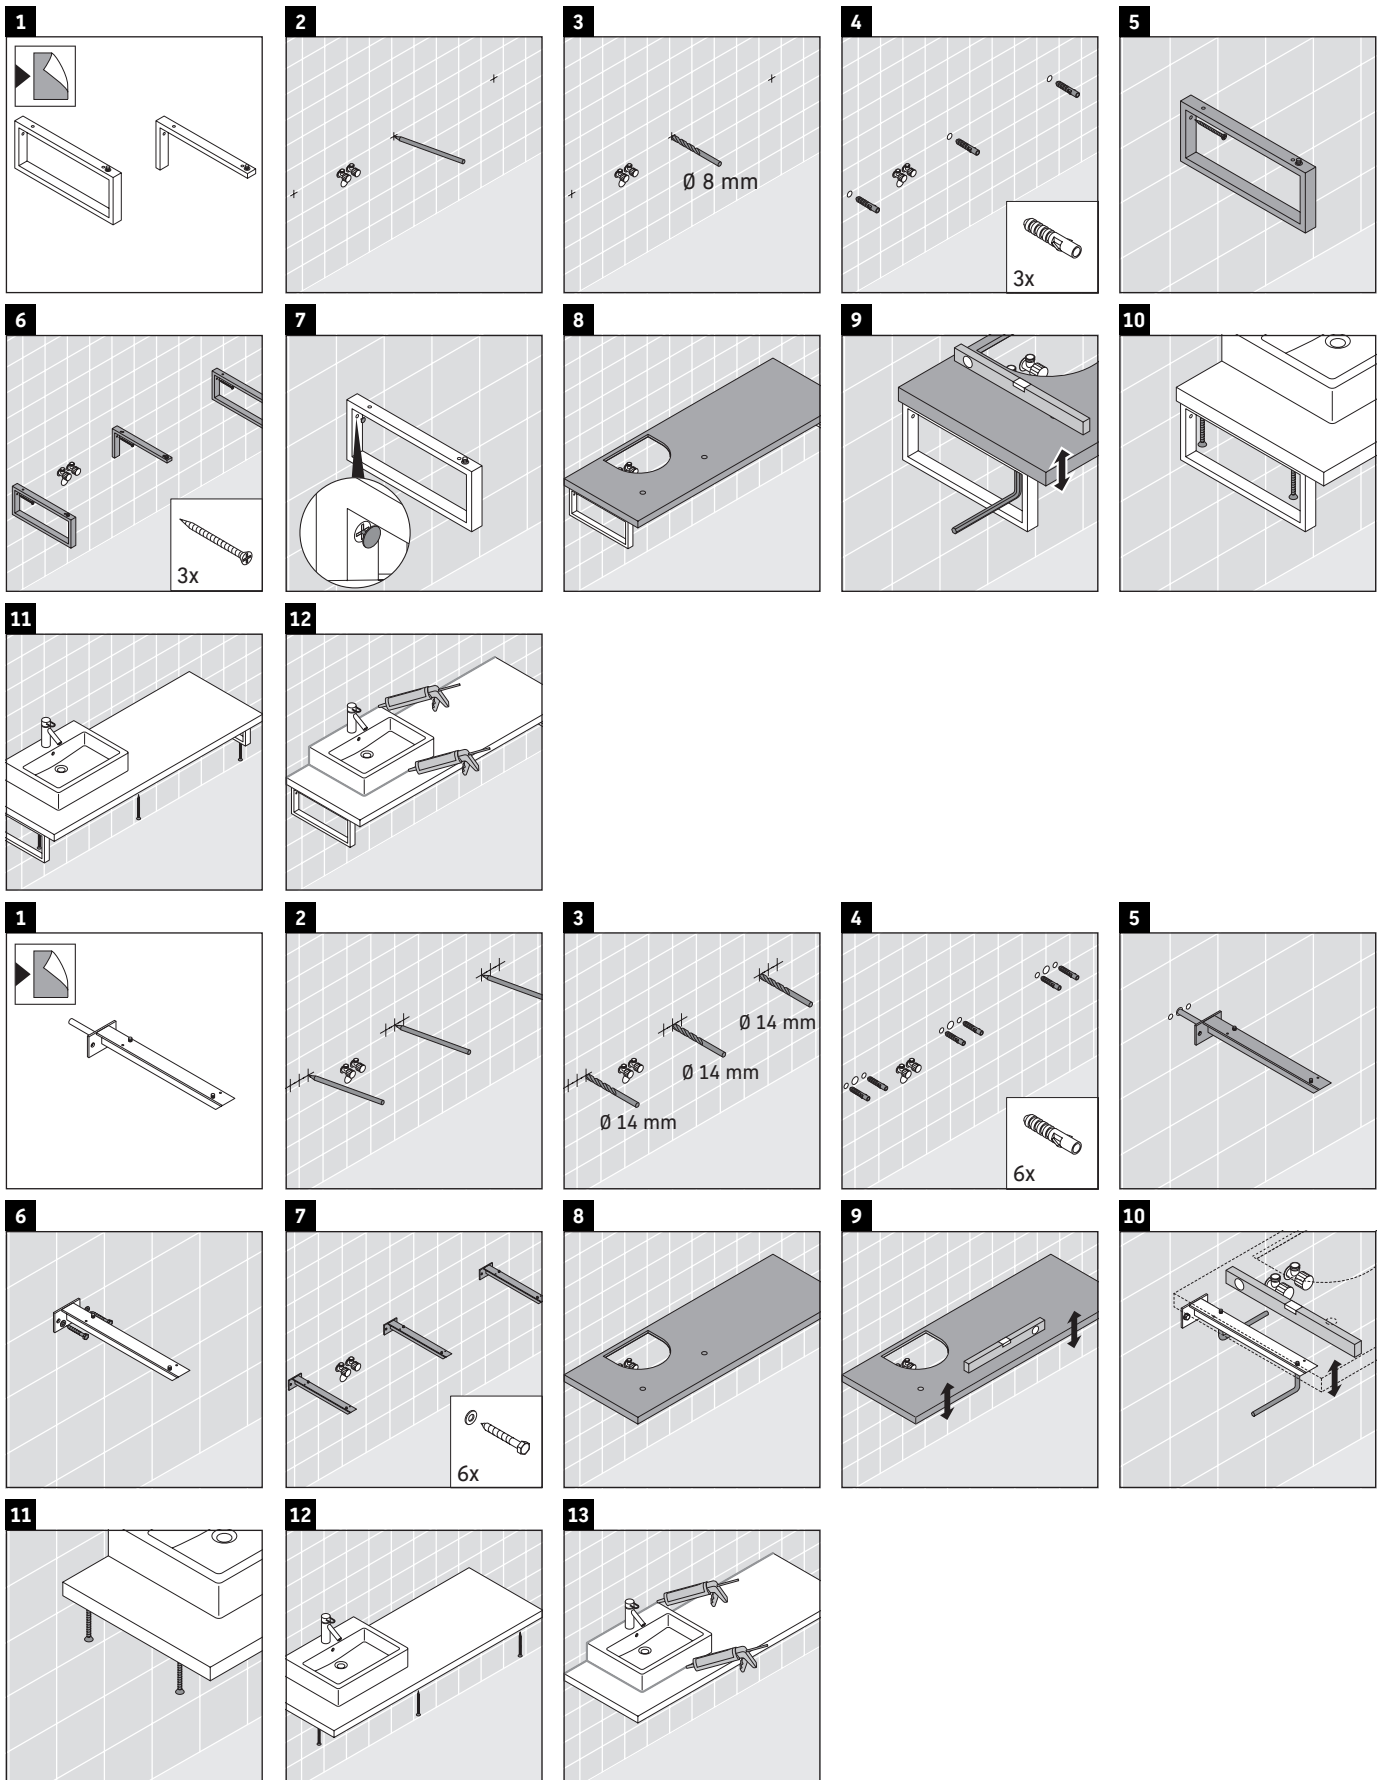

We reserve the right to make technical improvements and design modifications to the products illustrated.

L-Cube

LC 104C

Mounting instructions

V = according to the panel specification

Follow all other installation instructions!

The console is not suitable for installation from below with semi built-in and built-in washbasins.

Ceramics wider than 600 mm must be fixed to the wall.

We reserve the right to make technical improvements and design modifications to the products illustrated.

L-Cube

LC 104C

Mounting instructions

V = according to the panel specification

Follow all other installation instructions!

The bathroom furniture range complies with the standards and guidelines applicable at the time of delivery and is designed for use in bathrooms.