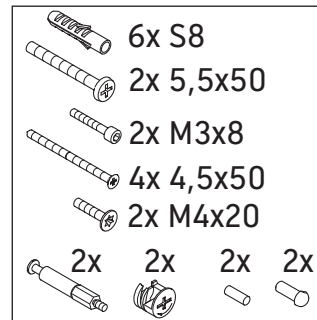

Happy D.2 Plus

HP 4838

Mounting instructions

Instructions for use

The bathroom furniture range complies with the standards and guidelines applicable at the time of delivery and is designed for use in bathrooms. Direct contact with water should be avoided, for example, when showering.