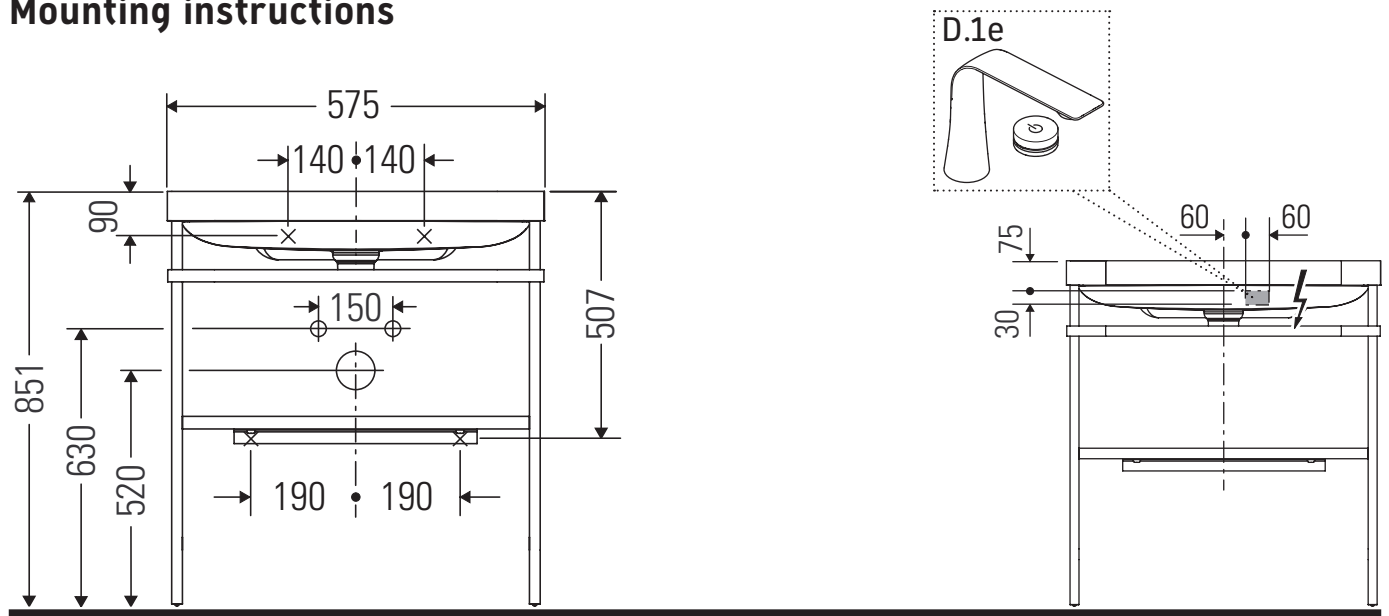

Happy D.2 Plus

HP 4835

Mounting instructions

Instructions for use

The bathroom furniture range complies with the standards and guidelines applicable at the time of delivery and is designed for use in bathrooms. Direct contact with water should be avoided, for example, when showering.