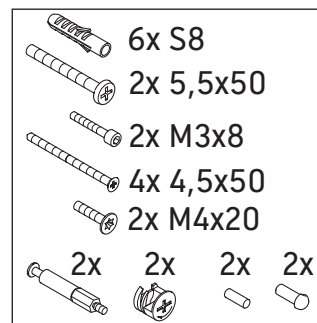

Happy D.2 Plus

HP 4835

Mounting instructions

Instructions for use

The bathroom furniture range complies with the standards and guidelines applicable at the time of delivery and is designed for use in bathrooms. Direct contact with water should be avoided, for example, when showering.