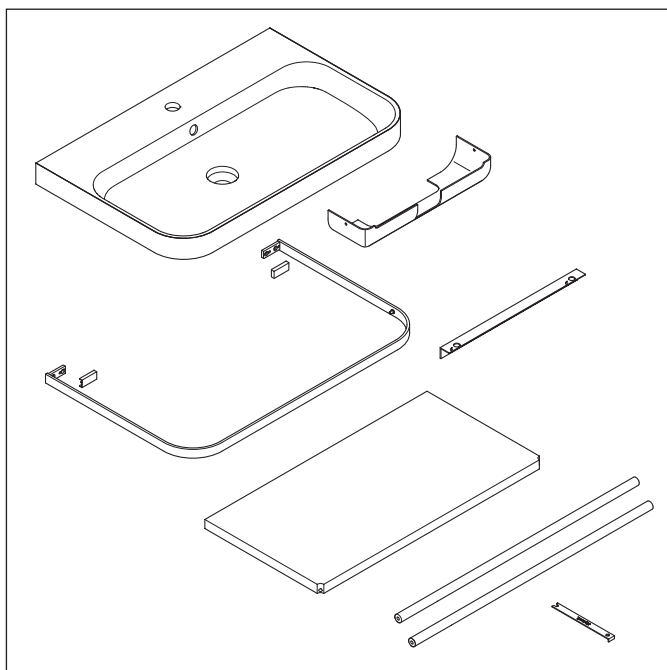

Happy D.2 Plus

HP 4835

Mounting instructions

Instructions for use

The bathroom furniture range complies with the standards and guidelines applicable at the time of delivery and is designed for use in bathrooms. Direct contact with water should be avoided, for example, when showering.