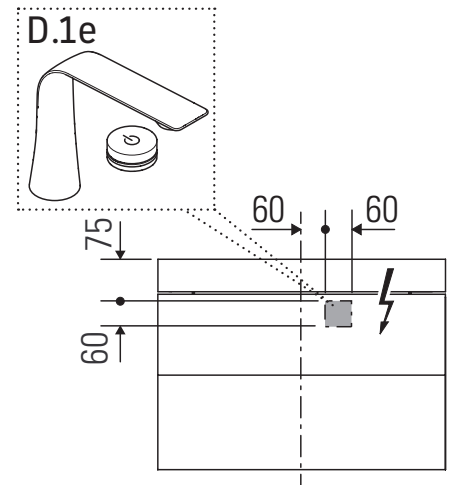

Happy D.2 Plus

HP 4638

Mounting instructions

Instructions for use

The bathroom furniture range complies with the standards and guidelines applicable at the time of delivery and is designed for use in bathrooms. Direct contact with water should be avoided, for example, when showering.