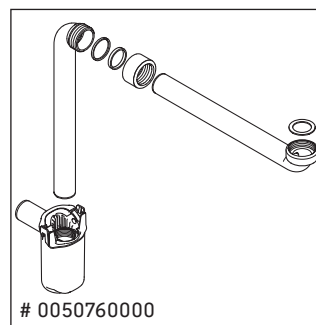

Happy D.2 Plus

HP 4638

Mounting instructions

Instructions for use

The bathroom furniture range complies with the standards and guidelines applicable at the time of delivery and is designed for use in bathrooms. Direct contact with water should be avoided, for example, when showering.