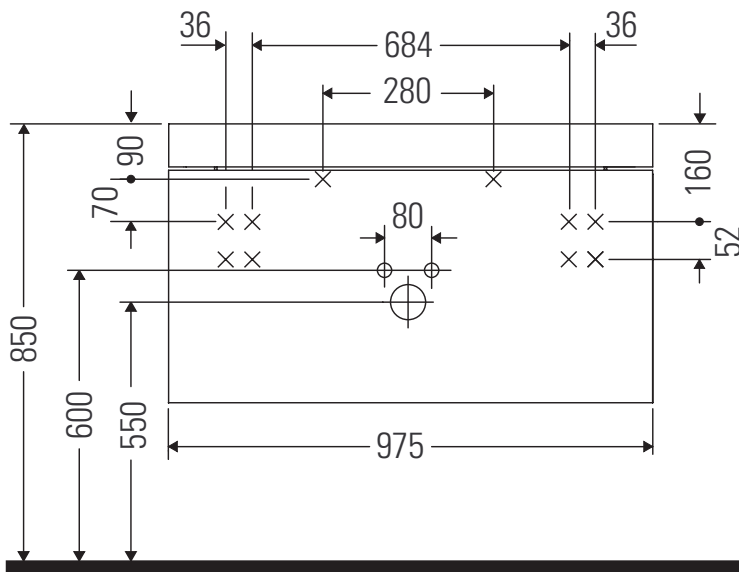

Happy D.2 Plus

HP 4638

Mounting instructions

Instructions for use

The bathroom furniture range complies with the standards and guidelines applicable at the time of delivery and is designed for use in bathrooms. Direct contact with water should be avoided, for example, when showering.