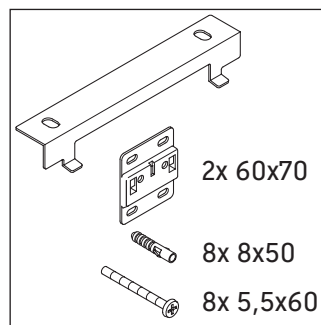

Happy D.2 Plus

HP 4638

Mounting instructions

Instructions for use

The bathroom furniture range complies with the standards and guidelines applicable at the time of delivery and is designed for use in bathrooms. Direct contact with water should be avoided, for example, when showering.