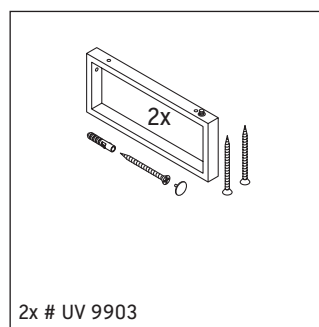

DuraStyle

DS 107C

Mounting instructions

Follow all other installation instructions!

2x # UV 9903

Instructions for use

The bathroom furniture range complies with the standards and guidelines applicable at the time of delivery and is designed for use in bathrooms.