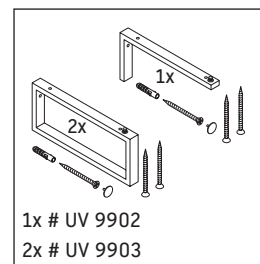

DuraStyle

DS 107C

Mounting instructions

V = according to the panel specification

Follow all other installation instructions!

Instructions for use

The bathroom furniture range complies with the standards and guidelines applicable at the time of delivery and is designed for use in bathrooms.

Direct contact with water should be avoided, for example, when showering.

The console is not suitable for installation from below with semi built-in and built-in washbasins.

Ceramics wider than 600 mm must be fixed to the wall.

We reserve the right to make technical improvements and design modifications to the products illustrated.