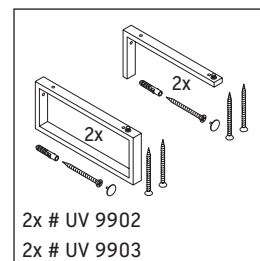

DuraStyle

DS 107C

Mounting instructions

V = according to the panel specification

Follow all other installation instructions!

Instructions for use

The bathroom furniture range complies with the standards and guidelines applicable at the time of delivery and is designed for use in bathrooms.

Direct contact with water should be avoided, for example, when showering.

The console is not suitable for installation from below with semi built-in and built-in washbasins.

Ceramics wider than 600 mm must be fixed to the wall.

We reserve the right to make technical improvements and design modifications to the products illustrated.