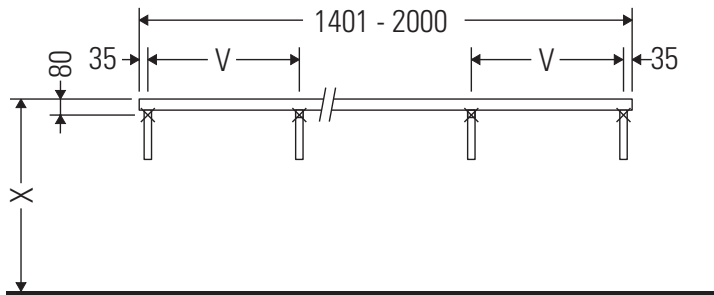

DuraStyle

DS 107C

Mounting instructions

V = according to the panel specification

Follow all other installation instructions!

Instructions for use

The bathroom furniture range complies with the standards and guidelines applicable at the time of delivery and is designed for use in bathrooms.

Direct contact with water should be avoided, for example, when showering.

The console is not suitable for installation from below with semi built-in and built-in washbasins.

Ceramics wider than 600 mm must be fixed to the wall.

We reserve the right to make technical improvements and design modifications to the products illustrated.