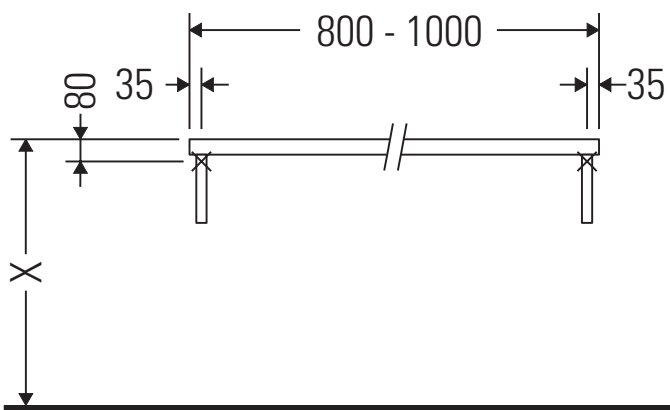

DuraStyle

DS 107C

Mounting instructions

Follow all other installation instructions!

2x # UV 9903

Instructions for use

The bathroom furniture range complies with the standards and guidelines applicable at the time of delivery and is designed for use in bathrooms.

We reserve the right to make technical improvements and design modifications to the products illustrated.

DuraStyle

DS 107C

Mounting instructions

V = according to the panel specification

Follow all other installation instructions!