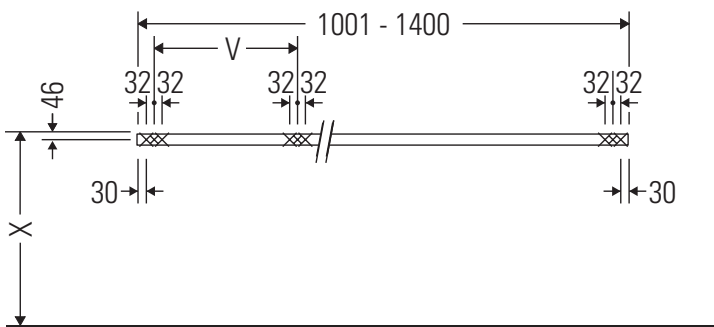

DuraStyle

DS 107C

Mounting instructions

Follow all other installation instructions!

2x # UV 9903

Instructions for use

The bathroom furniture range complies with the standards and guidelines applicable at the time of delivery and is designed for use in bathrooms.

We reserve the right to make technical improvements and design modifications to the products illustrated.

DuraStyle

DS 107C

Mounting instructions

V = according to the panel specification

Follow all other installation instructions!