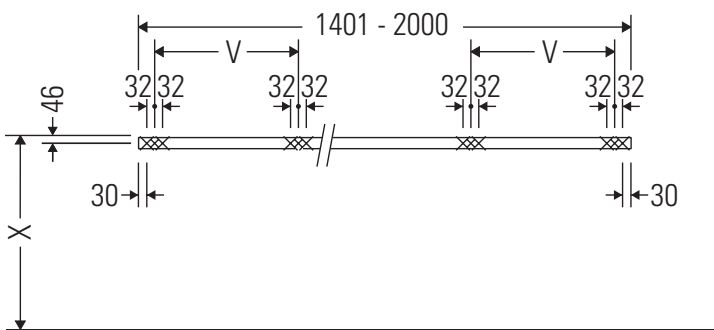

DuraStyle

DS 107C

Mounting instructions

V = according to the panel specification

Follow all other installation instructions!

Instructions for use

The bathroom furniture range complies with the standards and guidelines applicable at the time of delivery and is designed for use in bathrooms.

Direct contact with water should be avoided, for example, when showering.

The console is not suitable for installation from below with semi built-in and built-in washbasins.

Ceramics wider than 600 mm must be fixed to the wall.

We reserve the right to make technical improvements and design modifications to the products illustrated.