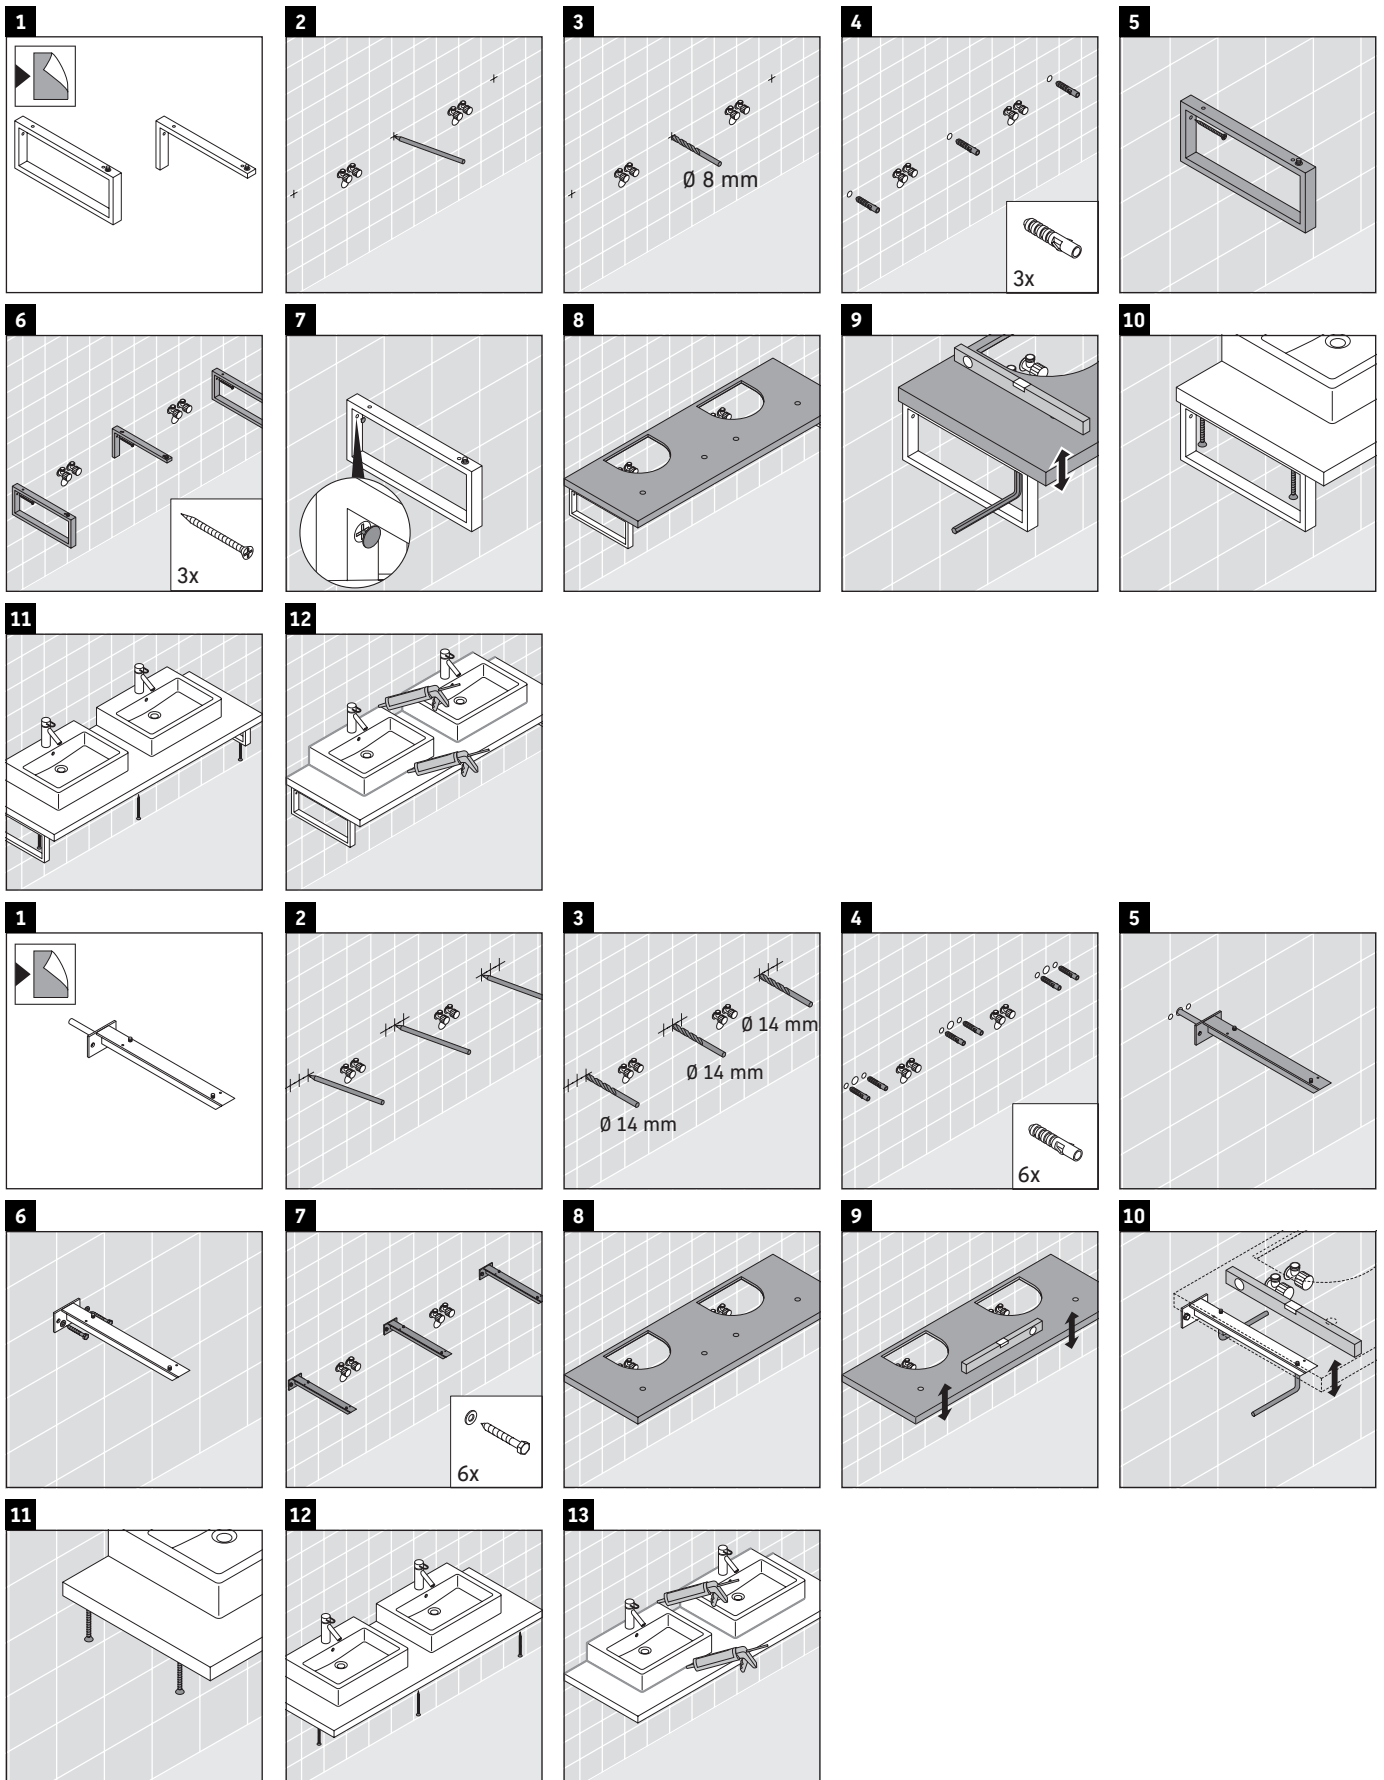

The console is not suitable for installation from below with semi built-in and built-in washbasins.

Ceramics wider than 600 mm must be fixed to the wall.

We reserve the right to make technical improvements and design modifications to the products illustrated.