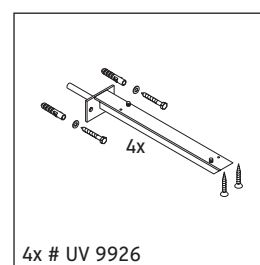

DuraStyle

DS 107C

Mounting instructions

V = according to the panel specification

Follow all other installation instructions!

Instructions for use

The bathroom furniture range complies with the standards and guidelines applicable at the time of delivery and is designed for use in bathrooms.

Direct contact with water should be avoided, for example, when showering.

The console is not suitable for installation from below with semi built-in and built-in washbasins.

Ceramics wider than 600 mm must be fixed to the wall.

We reserve the right to make technical improvements and design modifications to the products illustrated.