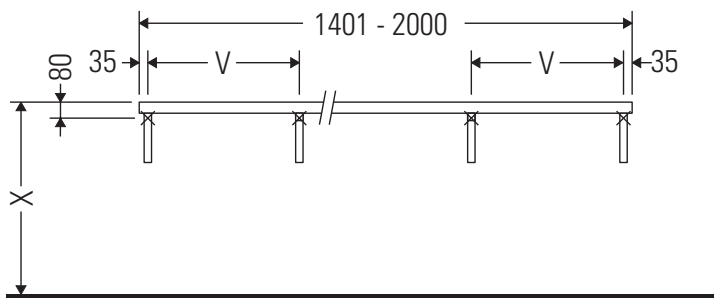

DuraStyle

DS 107C

Mounting instructions

V = according to the panel specification

Follow all other installation instructions!

Instructions for use

The bathroom furniture range complies with the standards and guidelines applicable at the time of delivery and is designed for use in bathrooms.

Direct contact with water should be avoided, for example, when showering.

The console is not suitable for installation from below with semi built-in and built-in washbasins.

Ceramics wider than 600 mm must be fixed to the wall.

We reserve the right to make technical improvements and design modifications to the products illustrated.