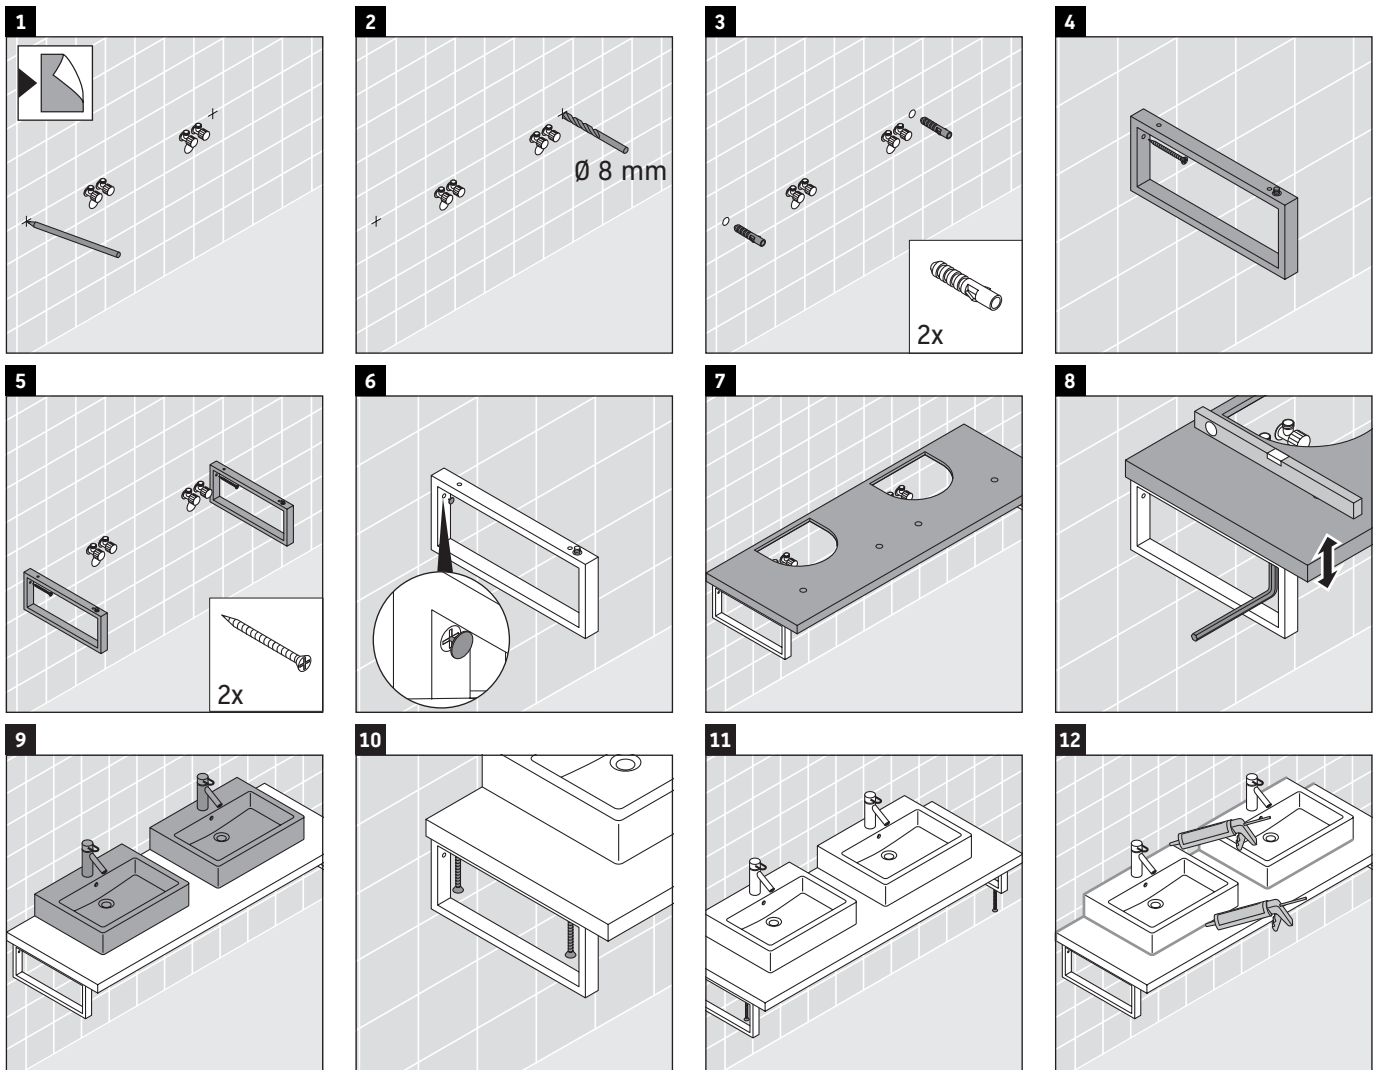

DuraStyle

DS 107C

Mounting instructions

Follow all other installation instructions!

2x # UV 9903

Instructions for use

The bathroom furniture range complies with the standards and guidelines applicable at the time of delivery and is designed for use in bathrooms.

Direct contact with water should be avoided, for example, when showering.

The console is not suitable for installation from below with semi built-in and built-in washbasins.

Ceramics wider than 600 mm must be fixed to the wall.

We reserve the right to make technical improvements and design modifications to the products illustrated.

DuraStyle

DS 107C

Mounting instructions

V = according to the panel specification

Follow all other installation instructions!

The console is not suitable for installation from below with semi built-in and built-in washbasins.

Ceramics wider than 600 mm must be fixed to the wall.

We reserve the right to make technical improvements and design modifications to the products illustrated.