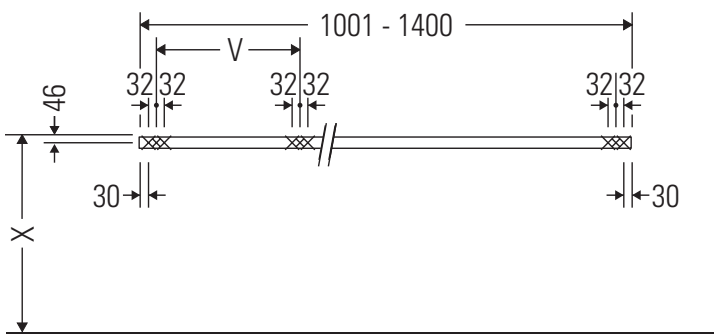

DuraStyle

DS 106C

Mounting instructions

V = according to the panel specification

Follow all other installation instructions!

Instructions for use

The bathroom furniture range complies with the standards and guidelines applicable at the time of delivery and is designed for use in bathrooms.

Direct contact with water should be avoided, for example, when showering.

The console is not suitable for installation from below with semi built-in and built-in washbasins.

Ceramics wider than 600 mm must be fixed to the wall.

We reserve the right to make technical improvements and design modifications to the products illustrated.