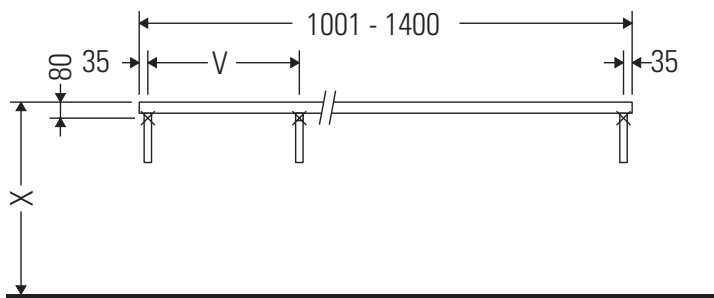

DuraStyle

DS 106C

Mounting instructions

V = according to the panel specification

Follow all other installation instructions!

Instructions for use

The bathroom furniture range complies with the standards and guidelines applicable at the time of delivery and is designed for use in bathrooms.

Direct contact with water should be avoided, for example, when showering.

The console is not suitable for installation from below with semi built-in and built-in washbasins.

Ceramics wider than 600 mm must be fixed to the wall.

We reserve the right to make technical improvements and design modifications to the products illustrated.