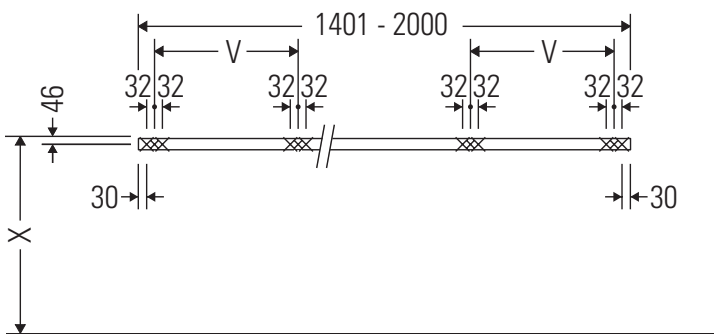

DuraStyle

DS 106C

Mounting instructions

V = according to the panel specification

Follow all other installation instructions!

Instructions for use

The bathroom furniture range complies with the standards and guidelines applicable at the time of delivery and is designed for use in bathrooms.

Direct contact with water should be avoided, for example, when showering.

The console is not suitable for installation from below with semi built-in and built-in washbasins.

Ceramics wider than 600 mm must be fixed to the wall.

We reserve the right to make technical improvements and design modifications to the products illustrated.