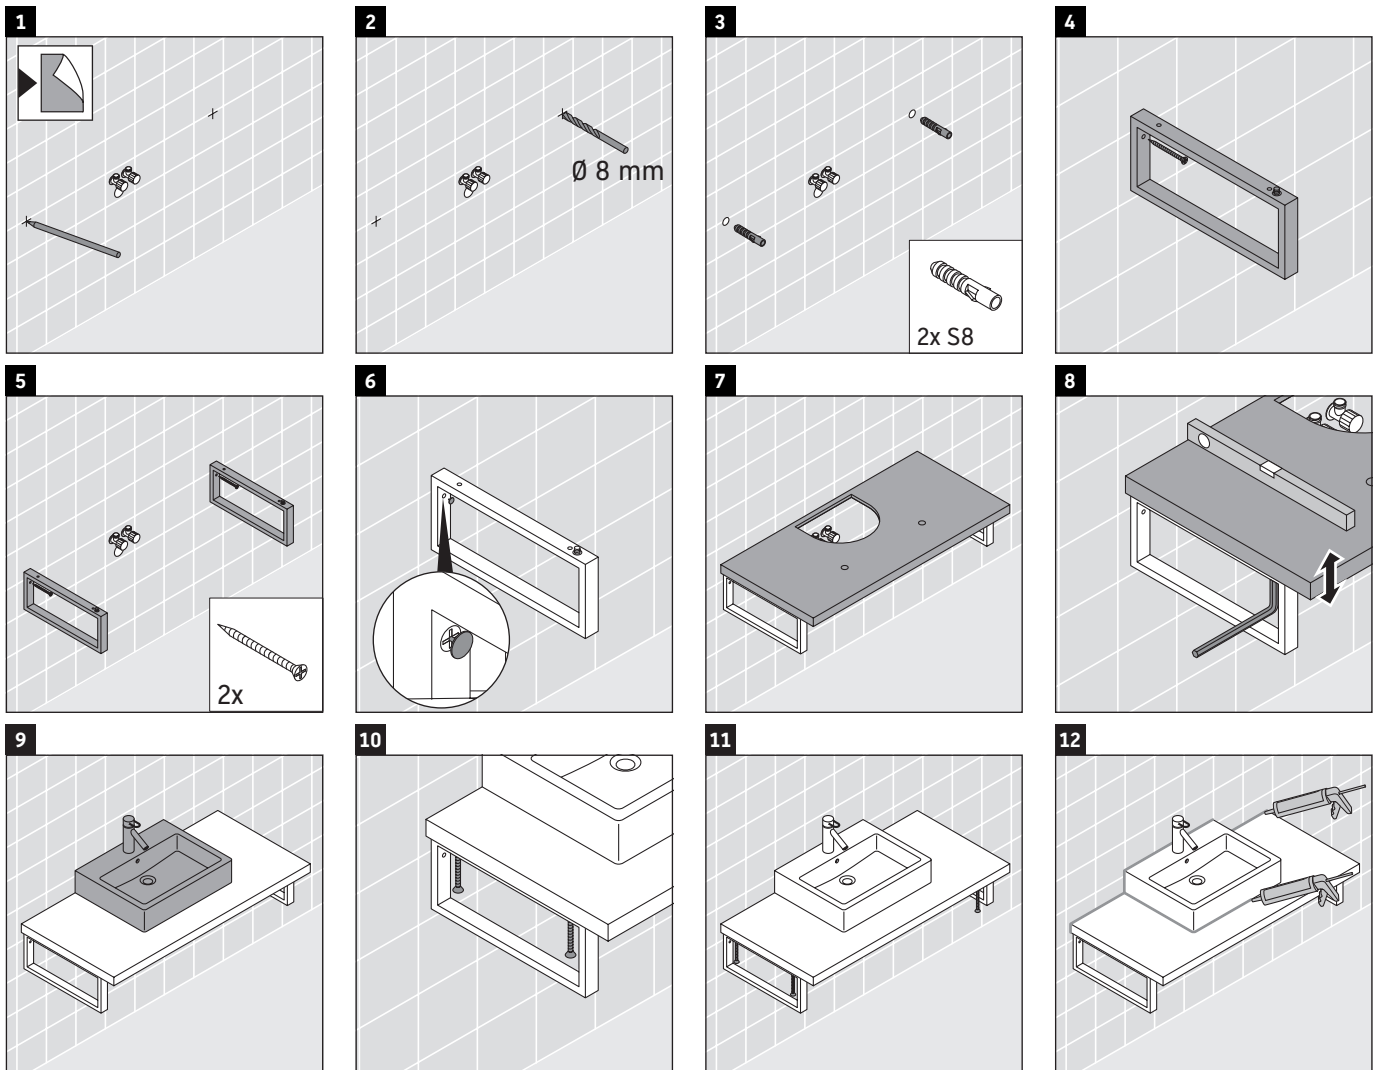

## Mounting instructions

Follow all other installation instructions!

The console is not suitable for installation from below with semi built-in and built-in washbasins.

Ceramics wider than 600 mm must be fixed to the wall.

We reserve the right to make technical improvements and design modifications to the products illustrated.