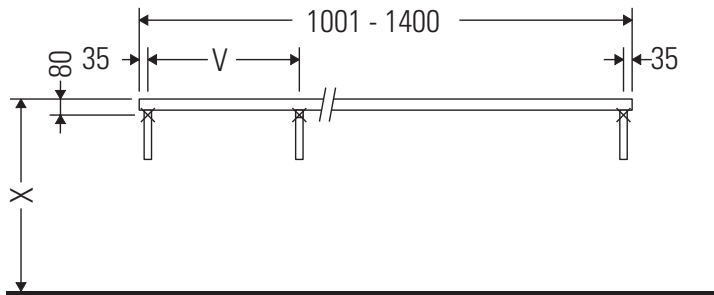

DuraStyle

DS 106C

Mounting instructions

V = according to the panel specification

Follow all other installation instructions!

Instructions for use

The bathroom furniture range complies with the standards and guidelines applicable at the time of delivery and is designed for use in bathrooms.

Direct contact with water should be avoided, for example, when showering.

The console is not suitable for installation from below with semi built-in and built-in washbasins.

Ceramics wider than 600 mm must be fixed to the wall.

We reserve the right to make technical improvements and design modifications to the products illustrated.