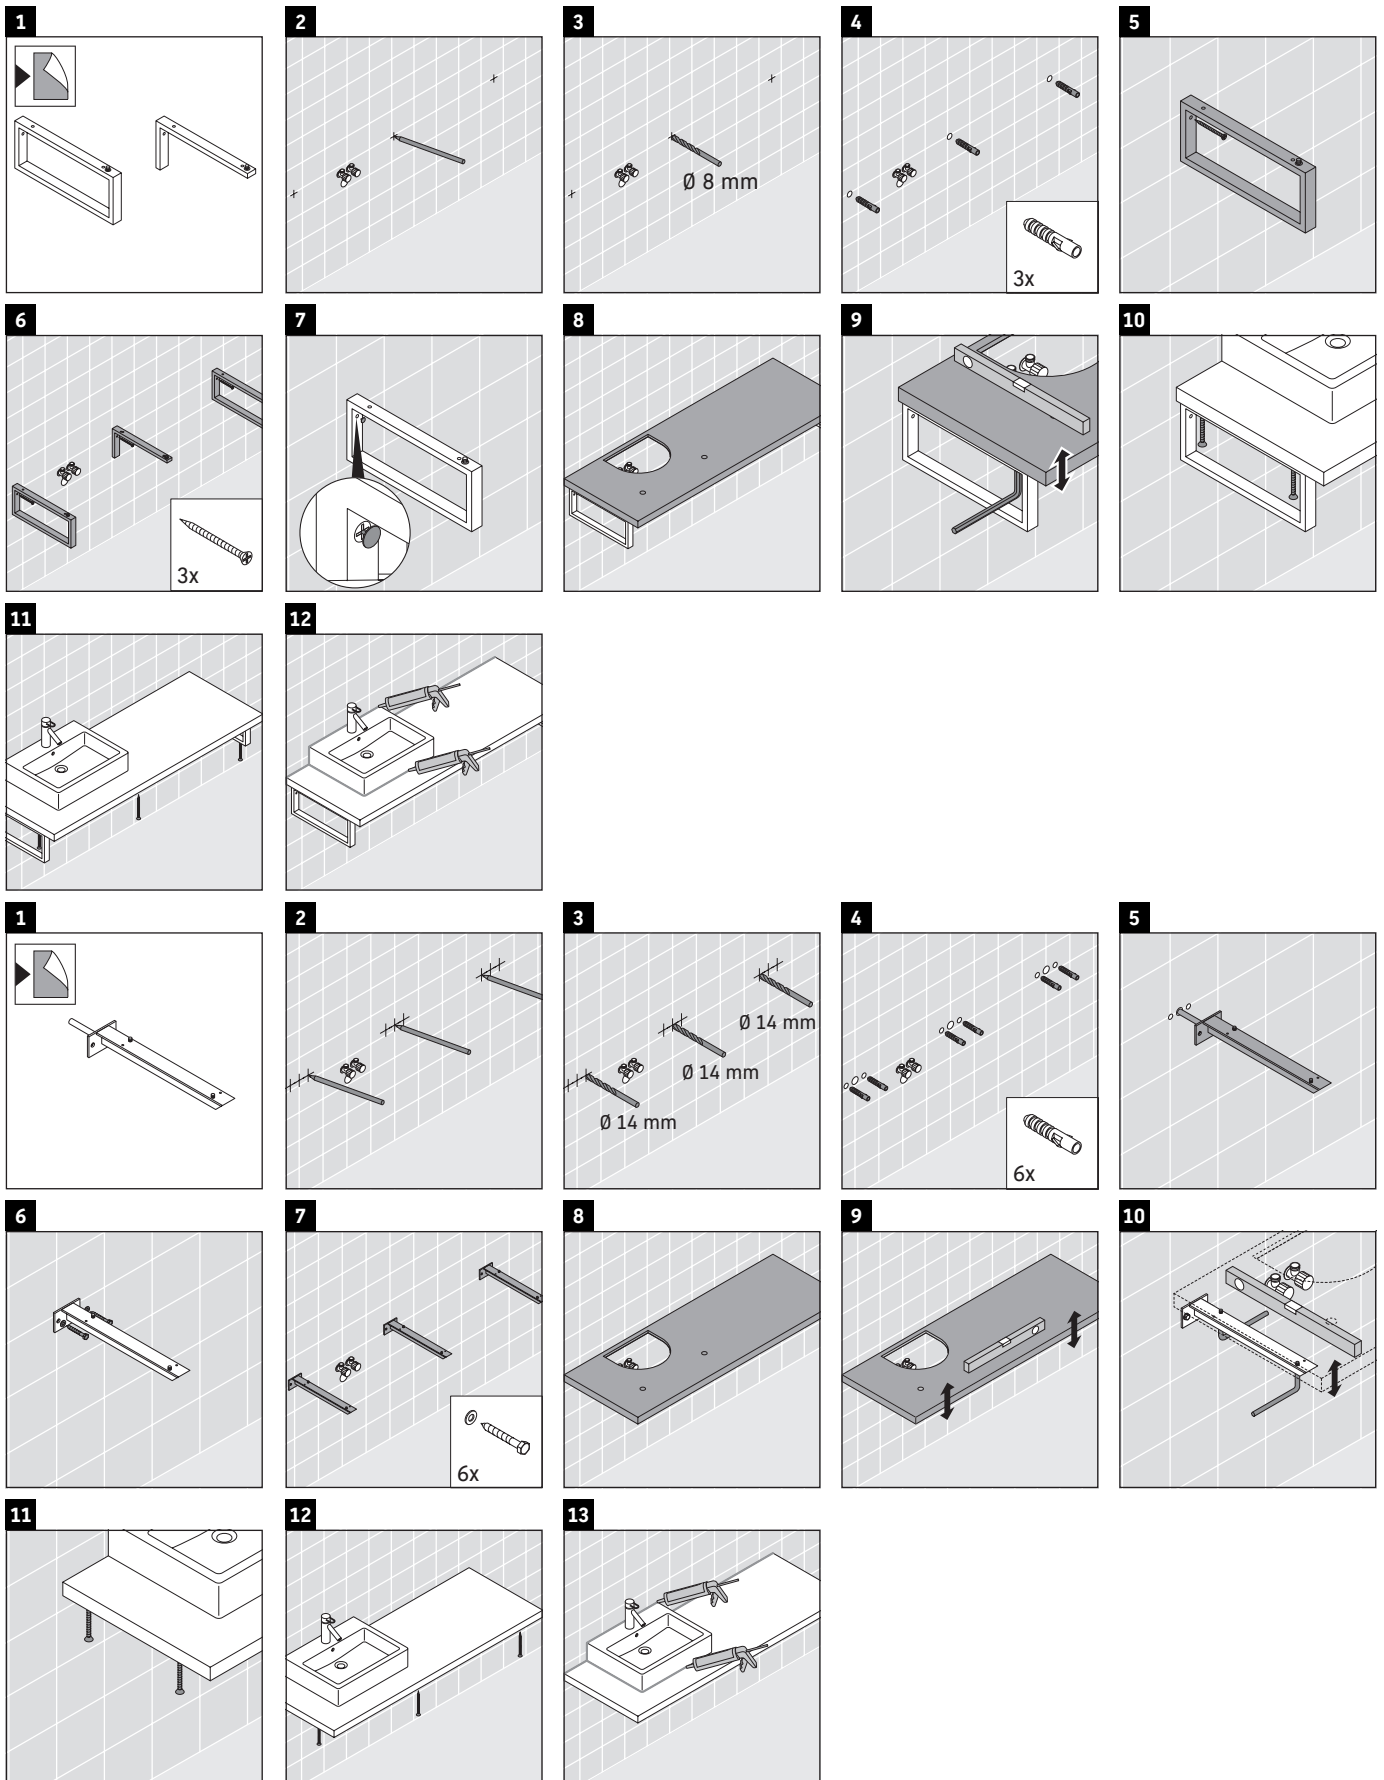

## Mounting instructions

V = according to the panel specification

Follow all other installation instructions!

The console is not suitable for installation from below with semi built-in and built-in washbasins.

Ceramics wider than 600 mm must be fixed to the wall.

We reserve the right to make technical improvements and design modifications to the products illustrated.