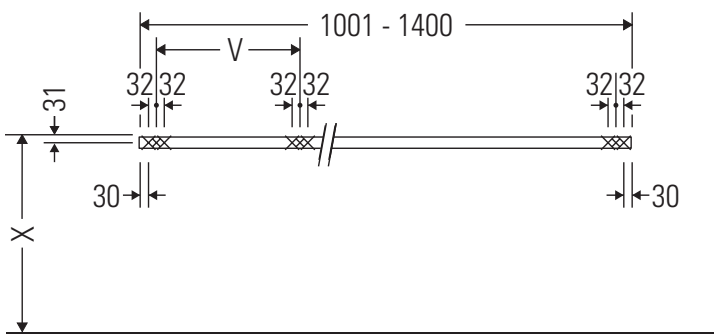

We reserve the right to make technical improvements and design modifications to the products illustrated.

DuraStyle

DS 103C

Mounting instructions

V = according to the panel specification

Follow all other installation instructions!