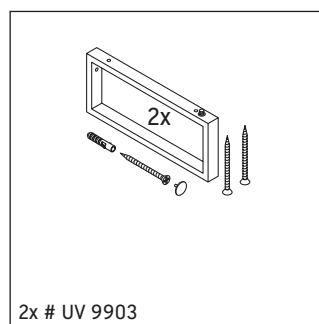

DuraStyle

DS 103C

Mounting instructions

Follow all other installation instructions!

Instructions for use

The bathroom furniture range complies with the standards and guidelines applicable at the time of delivery and is designed for use in bathrooms.