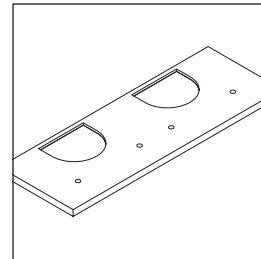

DuraStyle

DS 103C

Mounting instructions

V = according to the panel specification

Follow all other installation instructions!

Instructions for use

The bathroom furniture range complies with the standards and guidelines applicable at the time of delivery and is designed for use in bathrooms.

Direct contact with water should be avoided, for example, when showering.

The console is not suitable for installation from below with semi built-in and built-in washbasins.

Ceramics wider than 600 mm must be fixed to the wall.

We reserve the right to make technical improvements and design modifications to the products illustrated.