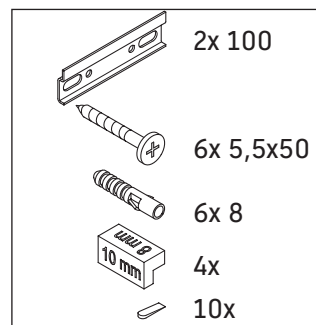

## Mounting instructions

Vero Air # 235050