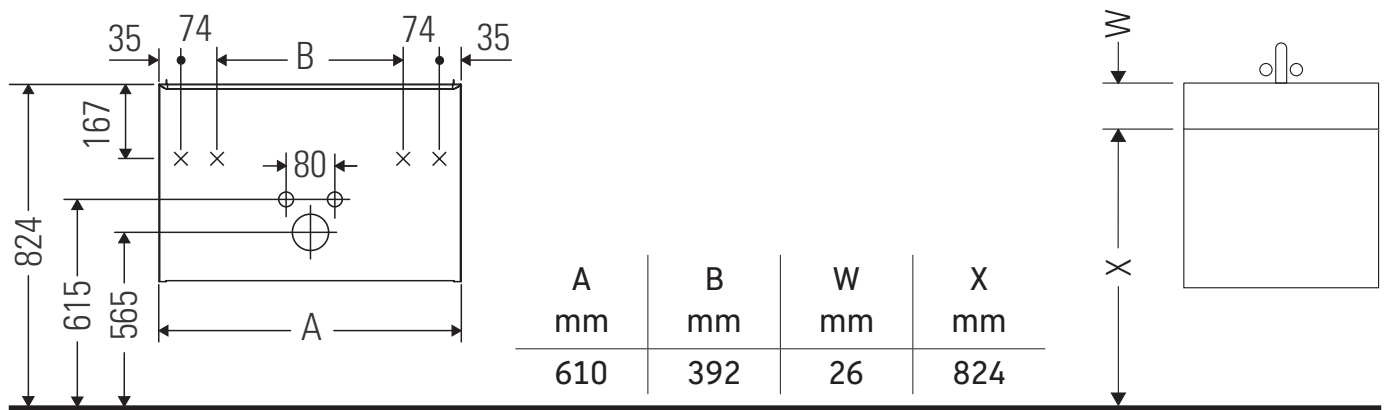

D-Neo

DE 4368

Mounting instructions

ME by Starck # 234263

Instructions for use

The bathroom furniture range complies with the standards and guidelines applicable at the time of delivery and is designed for use in bathrooms. Direct contact with water should be avoided, for example, when showering.