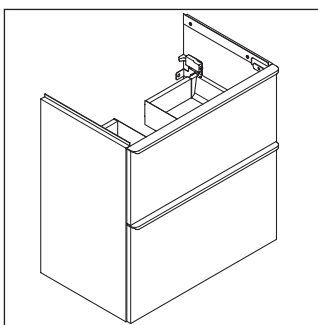

D-Neo

DE 4368

Mounting instructions

ME by Starck # 234263

Instructions for use

The bathroom furniture range complies with the standards and guidelines applicable at the time of delivery and is designed for use in bathrooms. Direct contact with water should be avoided, for example, when showering.