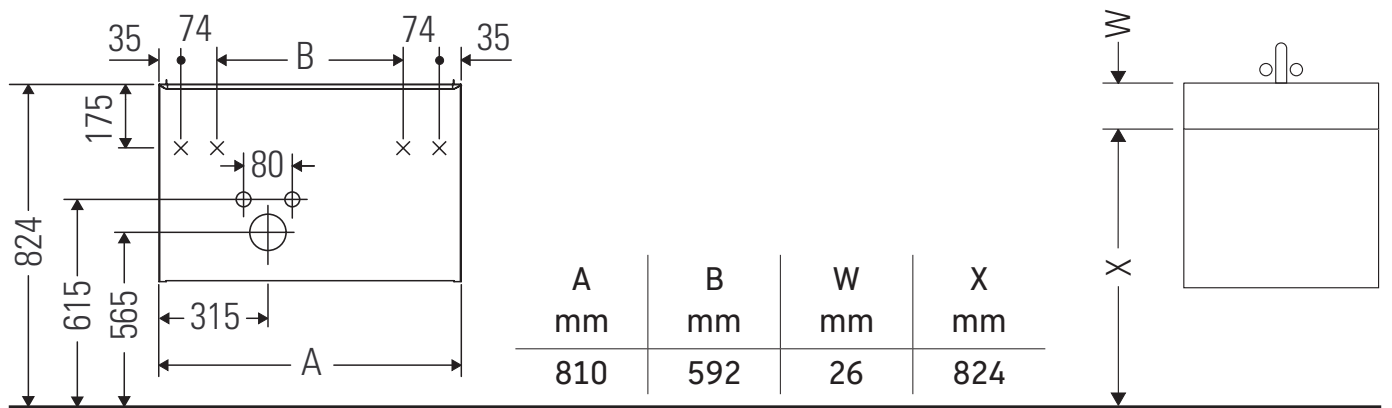

D-Neo

DE 4366

Mounting instructions

ME by Starck # 234583

Instructions for use

The bathroom furniture range complies with the standards and guidelines applicable at the time of delivery and is designed for use in bathrooms. Direct contact with water should be avoided, for example, when showering.