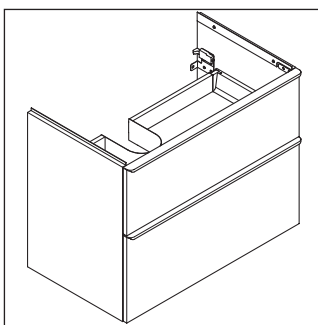

D-Neo

DE 4366

Mounting instructions

ME by Starck # 234583

Instructions for use

The bathroom furniture range complies with the standards and guidelines applicable at the time of delivery and is designed for use in bathrooms. Direct contact with water should be avoided, for example, when showering.