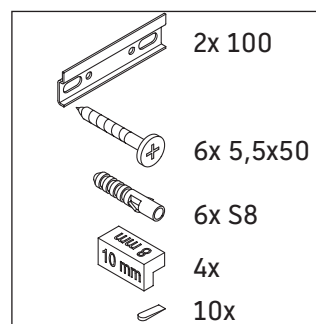

D-Neo

DE 4366

Mounting instructions

ME by Starck # 234583

Instructions for use

The bathroom furniture range complies with the standards and guidelines applicable at the time of delivery and is designed for use in bathrooms. Direct contact with water should be avoided, for example, when showering.