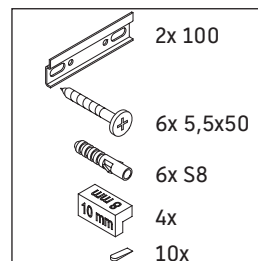

D-Neo

DE 4364

Mounting instructions

A	B	W	X
mm	mm	mm	mm
1210	992	26	824

ME by Starck # 233612 / # 236112..00

A	B	W	X
mm	mm	mm	mm
1210	992	26	824

ME by Starck # 236112..24

Instructions for use