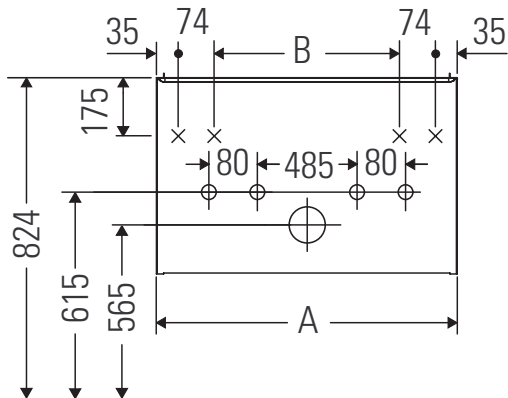

D-Neo

DE 4364

Mounting instructions

A	B	W	X
mm	mm	mm	mm
1210	992	26	824

ME by Starck # 233612 / # 236112..00

A	B	W	X
mm	mm	mm	mm
1210	992	26	824

ME by Starck # 236112..24

Instructions for use