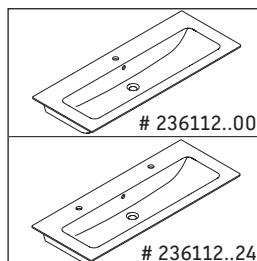

D-Neo

DE 4364

Mounting instructions

A	B	W	X
mm	mm	mm	mm
1210	992	26	824

ME by Starck # 233612 / # 236112..00

A	B	W	X
mm	mm	mm	mm
1210	992	26	824

ME by Starck # 236112..24

Instructions for use