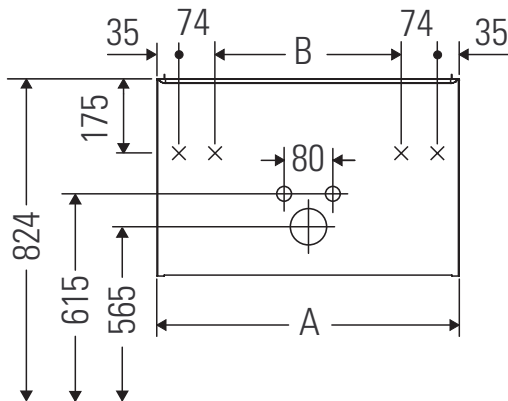

D-Neo

DE 4364

Mounting instructions

A	B	W	X
mm	mm	mm	mm
1210	992	26	824

ME by Starck # 233612 / # 236112..00

A	B	W	X
mm	mm	mm	mm
1210	992	26	824

ME by Starck # 236112..24

Instructions for use