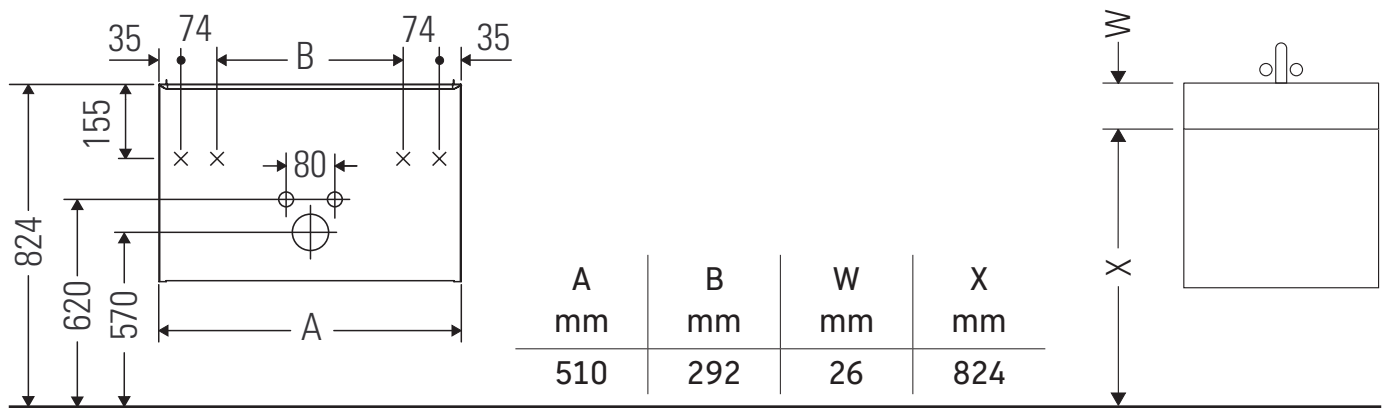

D-Neo

DE 4360

Mounting instructions

ME by Starck # 233653

Instructions for use

The bathroom furniture range complies with the standards and guidelines applicable at the time of delivery and is designed for use in bathrooms. Direct contact with water should be avoided, for example, when showering.