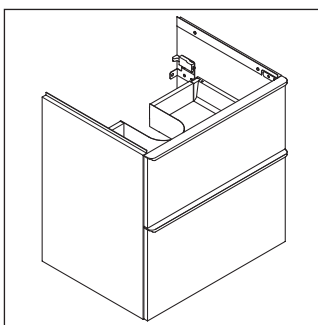

D-Neo

DE 4360

Mounting instructions

ME by Starck # 233653

Instructions for use

The bathroom furniture range complies with the standards and guidelines applicable at the time of delivery and is designed for use in bathrooms. Direct contact with water should be avoided, for example, when showering.