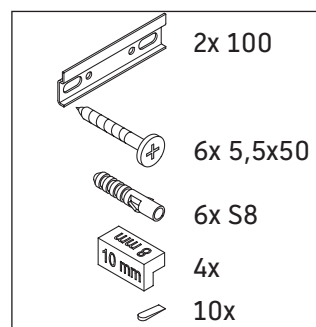

D-Neo

DE 4360

Mounting instructions

ME by Starck # 233653

Instructions for use

The bathroom furniture range complies with the standards and guidelines applicable at the time of delivery and is designed for use in bathrooms. Direct contact with water should be avoided, for example, when showering.