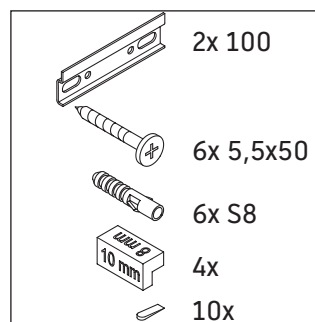

D-Neo

DE 4275

Mounting instructions

Vero Air # 235012

Instructions for use

The bathroom furniture range complies with the standards and guidelines applicable at the time of delivery and is designed for use in bathrooms. Direct contact with water should be avoided, for example, when showering.