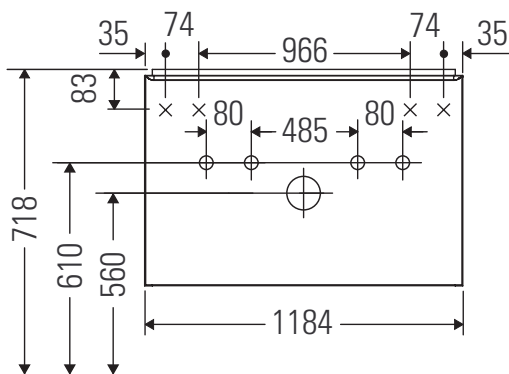

D-Neo

DE 4275

Mounting instructions

Vero Air # 235012

Instructions for use

The bathroom furniture range complies with the standards and guidelines applicable at the time of delivery and is designed for use in bathrooms. Direct contact with water should be avoided, for example, when showering.