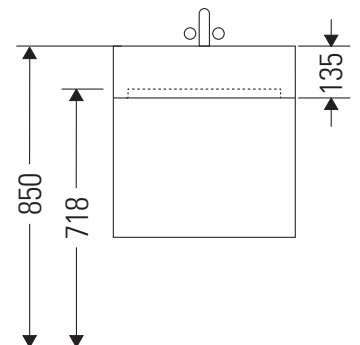

D-Neo

DE 4275

Mounting instructions

Vero Air # 235012

Instructions for use

The bathroom furniture range complies with the standards and guidelines applicable at the time of delivery and is designed for use in bathrooms. Direct contact with water should be avoided, for example, when showering.