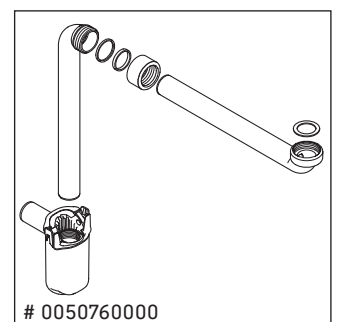

D-Neo

DE 4275

Mounting instructions

Vero Air # 235012

Instructions for use

The bathroom furniture range complies with the standards and guidelines applicable at the time of delivery and is designed for use in bathrooms. Direct contact with water should be avoided, for example, when showering.