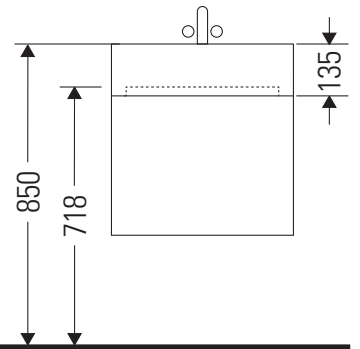

D-Neo

DE 4275

Mounting instructions

Vero Air # 235012

Instructions for use

The bathroom furniture range complies with the standards and guidelines applicable at the time of delivery and is designed for use in bathrooms. Direct contact with water should be avoided, for example, when showering.