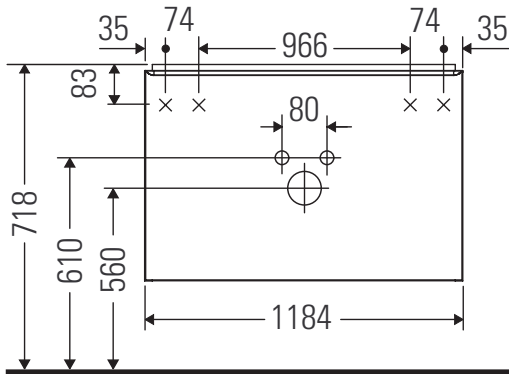

D-Neo

DE 4275

Mounting instructions

Vero Air # 235012

Instructions for use

The bathroom furniture range complies with the standards and guidelines applicable at the time of delivery and is designed for use in bathrooms. Direct contact with water should be avoided, for example, when showering.