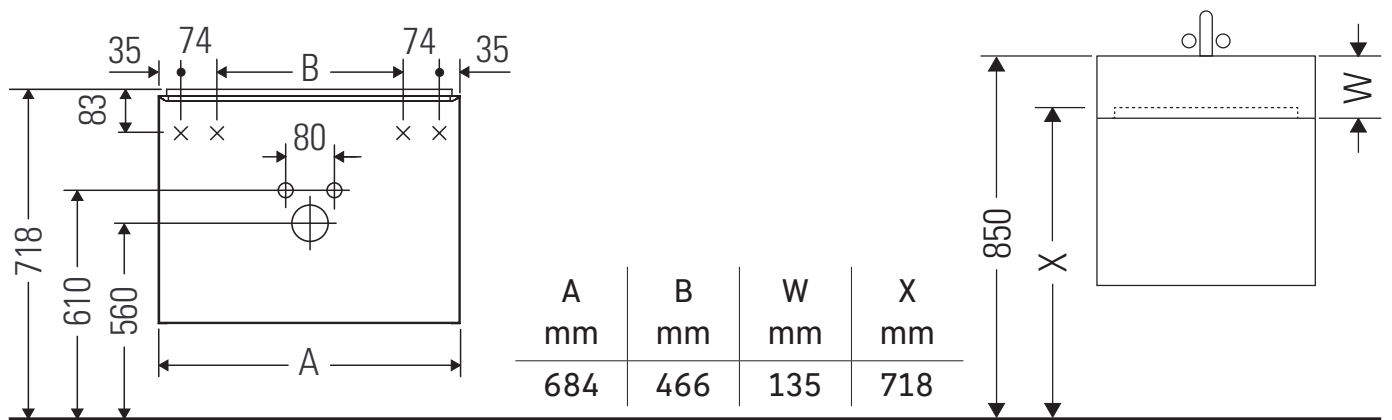

D-Neo

DE 4272

Mounting instructions

Vero Air # 235070

Instructions for use

The bathroom furniture range complies with the standards and guidelines applicable at the time of delivery and is designed for use in bathrooms. Direct contact with water should be avoided, for example, when showering.