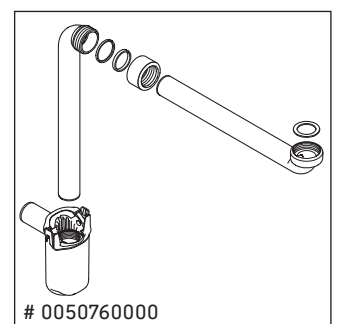

D-Neo

DE 4272

Mounting instructions

Vero Air # 235070

Instructions for use

The bathroom furniture range complies with the standards and guidelines applicable at the time of delivery and is designed for use in bathrooms. Direct contact with water should be avoided, for example, when showering.