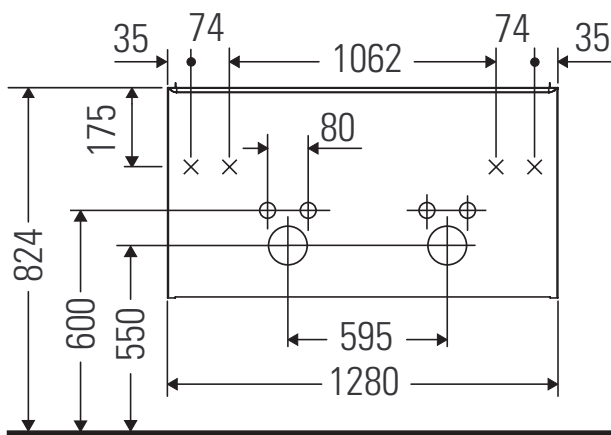

D-Neo

DE 4265

Mounting instructions

W mm	X mm
26	824

ME by Starck # 233613

Instructions for use

The bathroom furniture range complies with the standards and guidelines applicable at the time of delivery and is designed for use in bathrooms. Direct contact with water should be avoided, for example, when showering.