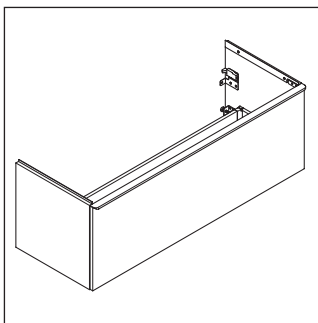

D-Neo

DE 4265

Mounting instructions

W mm	X mm
26	824

ME by Starck # 233613

Instructions for use

The bathroom furniture range complies with the standards and guidelines applicable at the time of delivery and is designed for use in bathrooms. Direct contact with water should be avoided, for example, when showering.