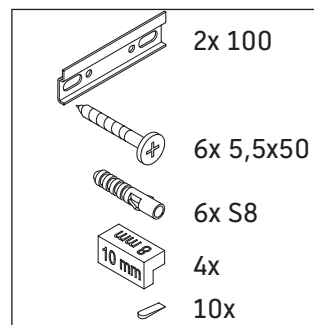

D-Neo

DE 4265

Mounting instructions

W mm	X mm
26	824

ME by Starck # 233613

Instructions for use

The bathroom furniture range complies with the standards and guidelines applicable at the time of delivery and is designed for use in bathrooms. Direct contact with water should be avoided, for example, when showering.