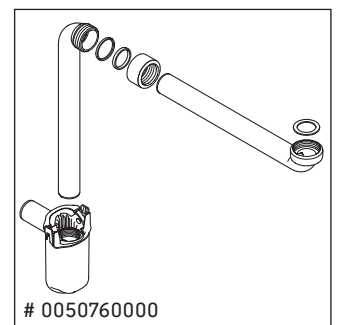

D-Neo

DE 4265

Mounting instructions

W mm	X mm
26	824

ME by Starck # 233613

Instructions for use

The bathroom furniture range complies with the standards and guidelines applicable at the time of delivery and is designed for use in bathrooms. Direct contact with water should be avoided, for example, when showering.