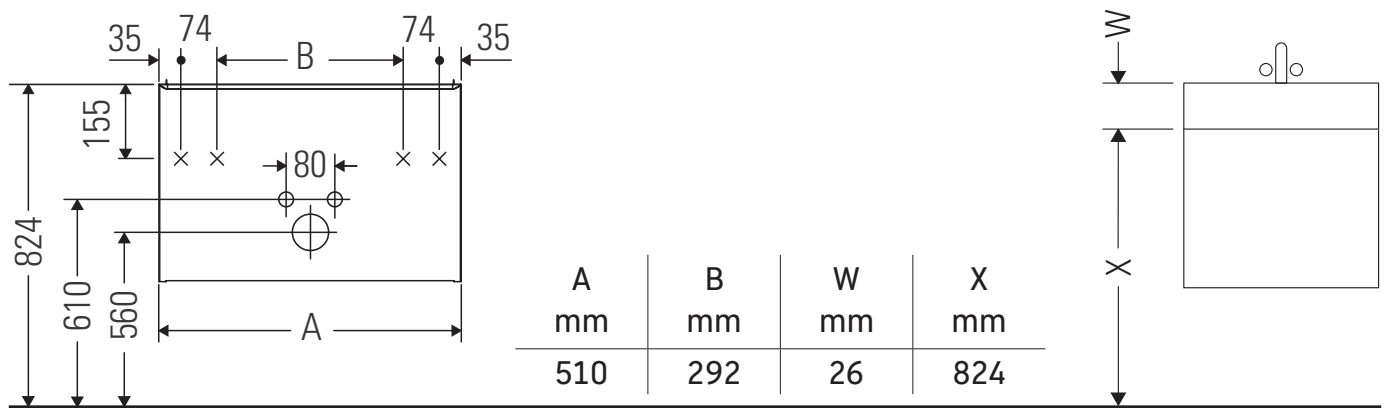

D-Neo

DE 4260

Mounting instructions

ME by Starck # 233653

Instructions for use

The bathroom furniture range complies with the standards and guidelines applicable at the time of delivery and is designed for use in bathrooms. Direct contact with water should be avoided, for example, when showering.