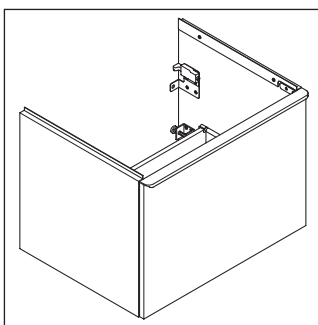

D-Neo

DE 4260

Mounting instructions

ME by Starck # 233653

Instructions for use

The bathroom furniture range complies with the standards and guidelines applicable at the time of delivery and is designed for use in bathrooms. Direct contact with water should be avoided, for example, when showering.