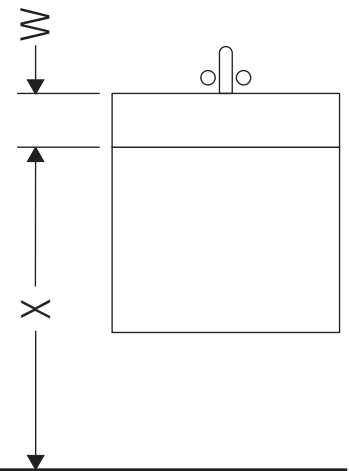

## Mounting instructions

W mm	X mm
120	730

Vero Air # 072450