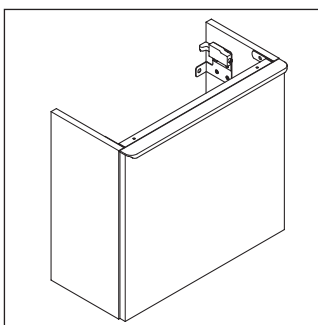

## Mounting instructions

W mm	X mm
120	730

Vero Air # 072450