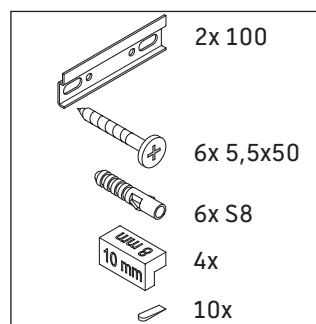

Brioso

BR 4328

Mounting instructions

Instructions for use

The bathroom furniture range complies with the standards and guidelines applicable at the time of delivery and is designed for use in bathrooms. Direct contact with water should be avoided, for example, when showering.