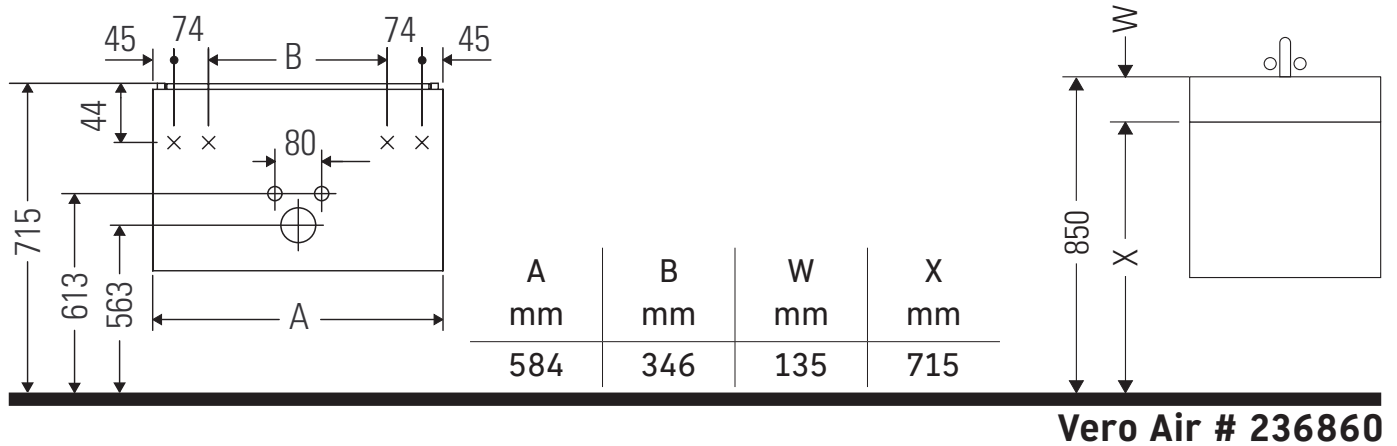

Brioso

BR 4328

Mounting instructions

Instructions for use

The bathroom furniture range complies with the standards and guidelines applicable at the time of delivery and is designed for use in bathrooms. Direct contact with water should be avoided, for example, when showering.