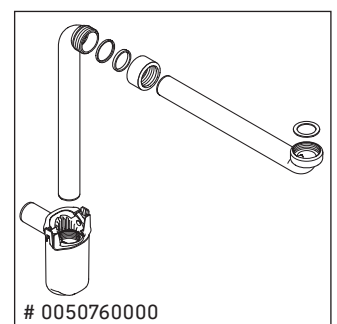

Brioso

BR 4328

Mounting instructions

Instructions for use

The bathroom furniture range complies with the standards and guidelines applicable at the time of delivery and is designed for use in bathrooms. Direct contact with water should be avoided, for example, when showering.