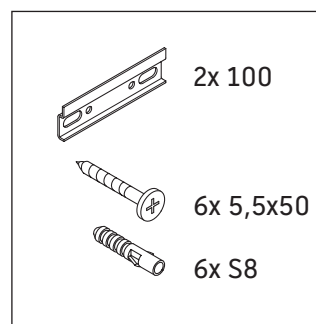

XBase

XB 6130

Mounting instructions

ME by Starck # 233613

Instructions for use

The bathroom furniture range complies with the standards and guidelines applicable at the time of delivery and is designed for use in bathrooms. Direct contact with water should be avoided, for example, when showering.