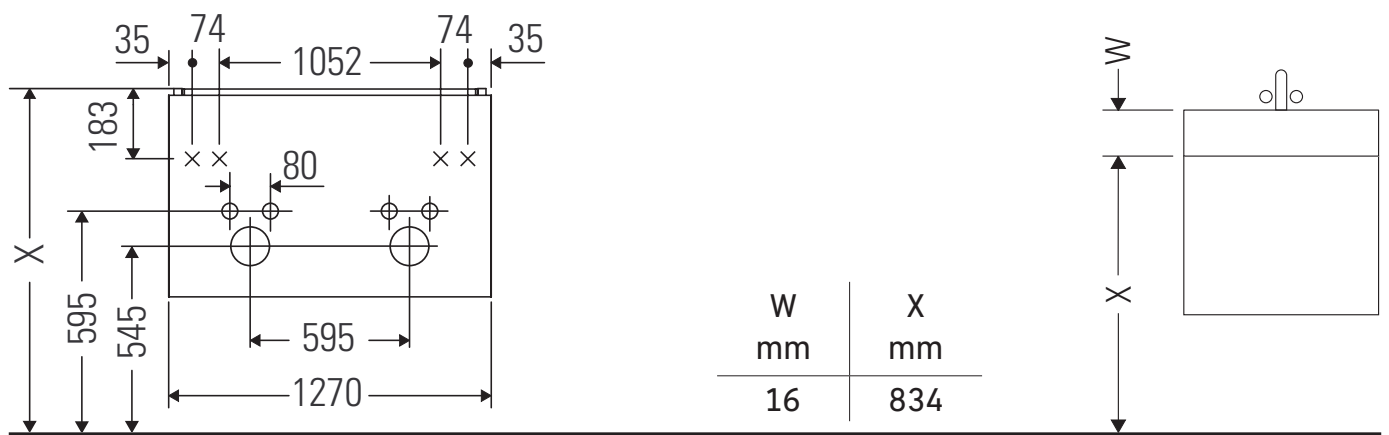

XBase

XB 6130

Mounting instructions

ME by Starck # 233613

Instructions for use

The bathroom furniture range complies with the standards and guidelines applicable at the time of delivery and is designed for use in bathrooms. Direct contact with water should be avoided, for example, when showering.