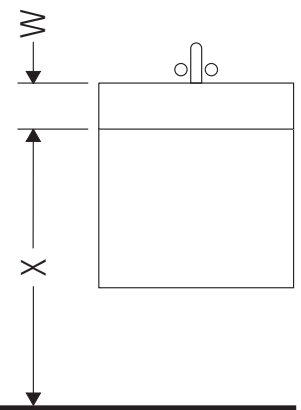

XBase

XB 6034

Mounting instructions

W mm	X mm
16	834

ME by Starck # 233613

Instructions for use

The bathroom furniture range complies with the standards and guidelines applicable at the time of delivery and is designed for use in bathrooms. Direct contact with water should be avoided, for example, when showering.