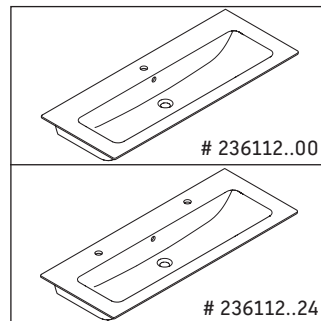

XViu

XV 4484

Mounting instructions

ME by Starck # 233612 / # 236112..00

ME by Starck # 236112..24

Instructions for use

The bathroom furniture range complies with the standards and guidelines applicable at the time of delivery and is designed for use in bathrooms. Direct contact with water should be avoided, for example, when showering.