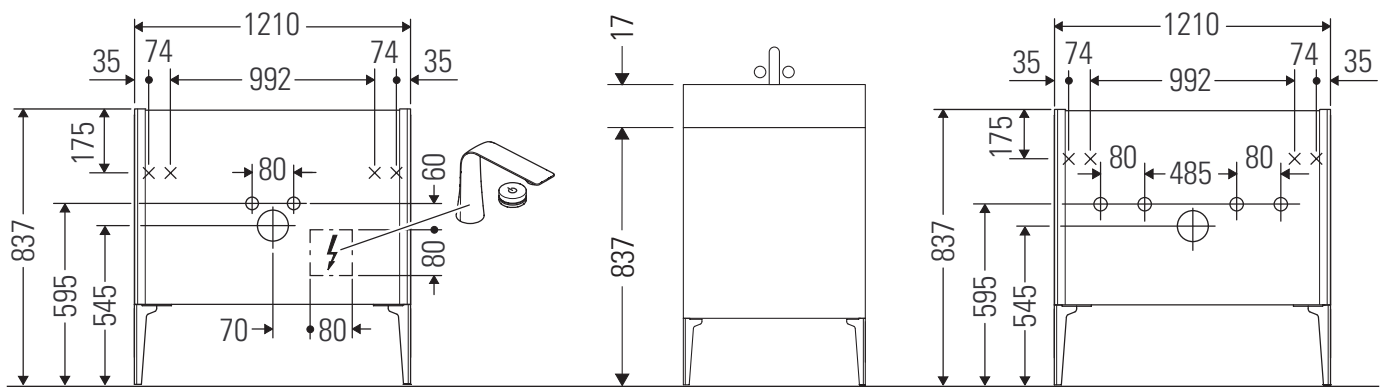

XViu

XV 4484

Mounting instructions

ME by Starck # 233612 / # 236112..00

ME by Starck # 236112..24

Instructions for use

The bathroom furniture range complies with the standards and guidelines applicable at the time of delivery and is designed for use in bathrooms. Direct contact with water should be avoided, for example, when showering.