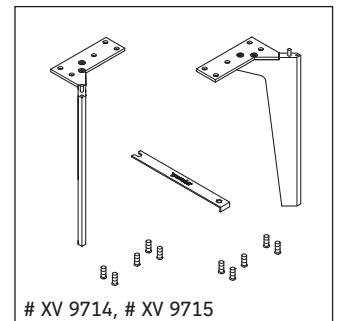

XViu

XV 4484

Mounting instructions

ME by Starck # 233612 / # 236112..00

ME by Starck # 236112..24

Instructions for use

The bathroom furniture range complies with the standards and guidelines applicable at the time of delivery and is designed for use in bathrooms. Direct contact with water should be avoided, for example, when showering.