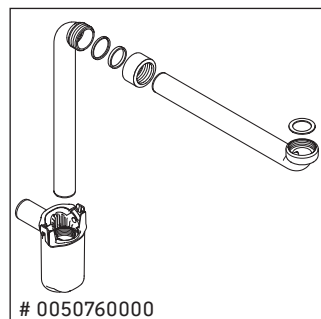

XViu

XV 4484

Mounting instructions

ME by Starck # 233612 / # 236112..00

ME by Starck # 236112..24

Instructions for use

The bathroom furniture range complies with the standards and guidelines applicable at the time of delivery and is designed for use in bathrooms. Direct contact with water should be avoided, for example, when showering.