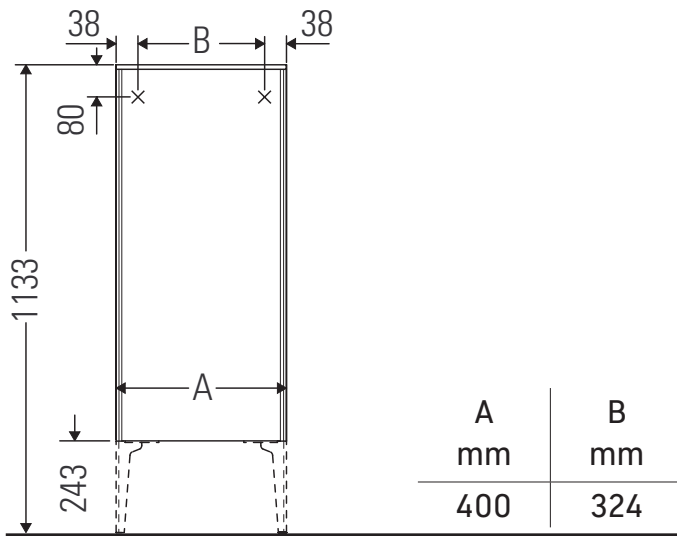

XViu

XV 1360 L/R

Mounting instructions

Instructions for use

The bathroom furniture range complies with the standards and guidelines applicable at the time of delivery and is designed for use in bathrooms. Direct contact with water should be avoided, for example, when showering.