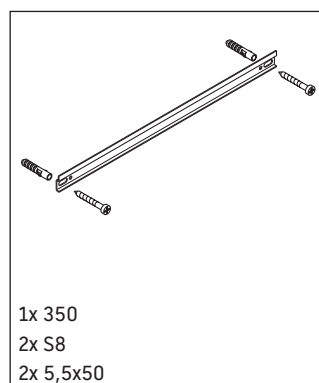

XViu

XV 1360 L/R

Mounting instructions

Instructions for use

The bathroom furniture range complies with the standards and guidelines applicable at the time of delivery and is designed for use in bathrooms. Direct contact with water should be avoided, for example, when showering.